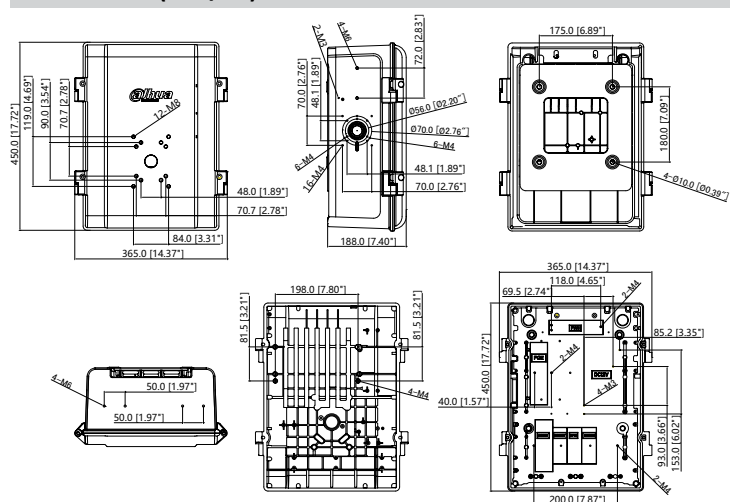

Outdoor Surveillance Junction Box

Certified to IP66 and to IK10

- All-aluminum Shell
- Aesthetic Design, Easy Installation
- Tamper Alarm with Optional Alarm Switch
- IP66 Ingress Protection and IK10 Vandal Resistance
- Compatible with DH-PFA153 Heavy-duty Pole Mount, Dahau PTZ Dome Camera Wall Mounts, and MNVR/MXVR Mobile Recording Devices

Technical Specifications

Material	Aluminum and SECC
Dimensions	450.0 mm x 365.0 mm x 191.0 mm (17.72 in. x 14.37 in. x 7.52 in.)
Weight	9.0 kg (19.84 lb)
Load Bearing Capacity	
Front	10.0 kg (22.05 lb)
Side	6.0 kg (13.23 lb)
Inside	5.0 kg (11.02 lb)
Color	White
Operating Temperature	-40° C to 60° C (-40° F to 140° F)
Humidity	0% to 90% RH
Environmental	
Ingress Protection	IP66
Vandal Resistance	IK10
Installation	Wall Mount or Pole Mount
Compatibility	<ul style="list-style-type: none"> • DH-PFA153 Heavy-duty Pole Mount • Dahau PTZ Dome Camera Wall Mounts • Dahua MNVR and MXVR Mobile Recording Devices

Ordering Information

Type	Part Number	Description
Junction Box	DH-PFA143	Outdoor Surveillance Junction Box, IP66, IK10

Dimensions (mm/in.)

Applications