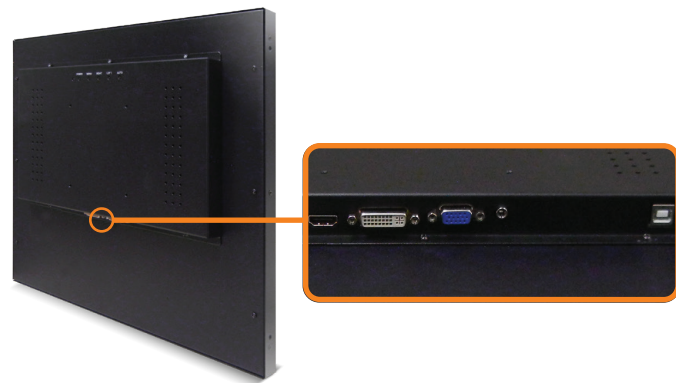

INPUT INTERFACE