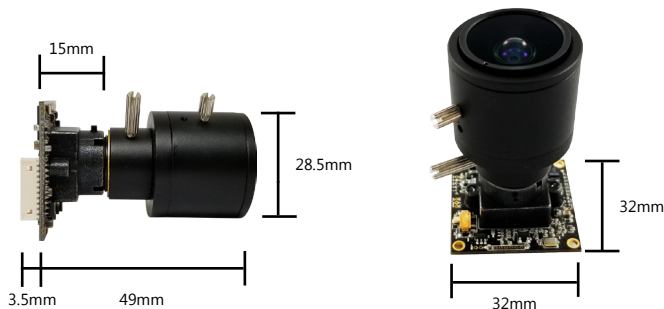

5MP HD Analog Miniature

3 in 1 Module Camera

MD5332V1

HD-TVI/AHD/CVBS 3-in-1 Module with Varifocal Lens

- 32 x 32mm Super Mini Size
- 5MP CMOS Sensor
- Convertible between 5MP/4MP in OSD Menu
- 5MP (4:3 Ratio) TVI, AHD, CVBS(950TVL)
- 4MP (16:9 Ratio) TVI, AHD, CVI(2MP), CVBS(950TVL)
- TVI/AHD/CVI/CVBS Selectable by Optional OSD (Pre-program up on request)
- 2.8~12mm Varifocal Lens
- COLOR : 0.5 Lux / BW : 0.1Lux
- D-WDR, 3D DNR, UTC Function
- DC12V

Optional OSD Operation

*Pre-program up on request

Press RIGHT Key for 5sec : AHD
Press LEFT Key for 5sec : CVI
Press UP Key for 5sec : CVI
Press DOWN Key for 5sec : TVI

General Feature Diagram (mm)

Technical Specification

Specification		NTSC / PAL
Image Device		1/2.7 inch, 5 Megapixel CMOS
Total Pixels / Active Pixels		2560(H) x 1920(V) (5MP 4:3) / 2688(H) x 1944(V)
Scanning System		Progressive
Resolution		TVI, AHD: 4MP(1440P, 16:9 Ratio), 5MP(1920P, 4:3 Ratio) / CVBS: 950TVL (Under 4MP Setting) / CVI: 1080P (Under 4MP Setting)
S/N Ratio		More than 50dB
Video Output		HD-TVI/AHD/CVI/CVBS (Pre-program up on Request)
		Selectable Output Signal by Optinal OSD Controller LEFT: CVBS / RIGHT: AHD / UP: HD-CVI / DOWN: HD-TVI (Holding 5sec each Direction)
Minimum Illumination (F1.2, 30IRE)		COLOR : 0.5 Lux / BW : 0.1Lux
		COLOR SENS-UP: 0.008Lux / BW SENS-UP: 0.0008Lux
OSD Functions	White Balance	ATW / AWC-SET / INDOOR / OUTDOOR / MANUAL / AWB
	Exposure	MANUAL
	Shutter Speed	AUTO/FLK, 1/30(25) - 1/50,000 sec
	Color Gain	Red Gain / Blue Gain
	Backlight Compensation	OFF/ BLC
	Privacy Masking	4 Zone
	Day & Night	AUTO / COLOR / BW / EXT
	Motion Detection	OFF / ON
	2D-DNR / 3D-DNR	OFF / LOW / MIDDLE / HIGH
	Digital Effect	OFF / MIRROR / V-FLIP / ROTATE
	Sharpness	LOW / MIDDLE / HIGH
	Image Enhancement	D-WDR
	Language	ENG/CHN1/CHN2/GER/FRA/ITA/SPA/POL/RUS/POR/NED/TUR/JPN
Power Input / Consumption		DC 12V (±30%) / 1.2W
Operation / Storage Temp.		14°F ~ 122°F / -4°F ~ 140°F (-10°C ~ 50°C / -20°C ~ 60°C)
Dimension(mm)		32 x 32 (mm)
Cable		Standard 500mm BNC/DC Jack

Infinite Pixels Electronic USA Inc.
6330 McLeod Dr Suite 2, Las Vegas NV 89120