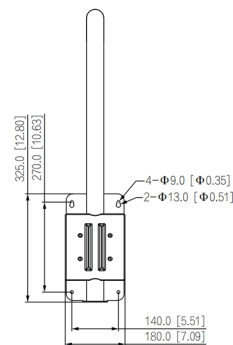

Parapet Mount Bracket

LUM-R01

Key Features

- Dimensions: 878.5 mm x 824.0 mm x 180.0 mm (34.6 in. x 32.4 in. x 7.1 in.)
- Aluminum Alloy and SUS 430 Construction
- Max. Load Capacity: 7.0 kg (15.4 lb)

Learn More

View the accessory selector for all mount options.

Specifications

Weight	4.3 kg (9.5 lb)
Load Bearing Capacity	7.0 kg (15.4 lb)
Material	Aluminum, SUS 430
Color	White
Screw Thread Type	G1-1/2 in.
Dimensions	878.5 mm x 824.0 mm x 180.0 mm (34.6 in. x 32.4 in. x 7.1 in.)

Dimensional Drawing

mm [in.]

Side View

Aerial View