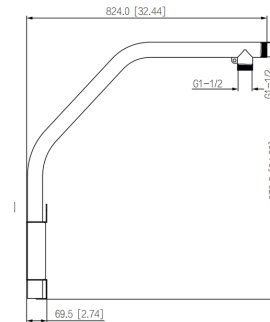

Parapet Mount Bracket

LUM-R01

Key Features

- Dimensions: 878.5 mm x 824.0 mm x 180.0 mm (34.6 in. x 32.4 in. x 7.1 in.)
- Aluminum Alloy and SUS 430 Construction
- Max. Load Capacity: 7.0 kg (15.4 lb)

Learn More

View the accessory selector for all mount options.

Specifications

Weight	4.3 kg (9.5 lb)
Load Bearing Capacity	7.0 kg (15.4 lb)
Material	Aluminum, SUS 430
Color	White
Screw Thread Type	G1-1/2 in.
Dimensions	878.5 mm x 824.0 mm x 180.0 mm (34.6 in. x 32.4 in. x 7.1 in.)

Dimensional Drawing

mm [in.]

Side View

Aerial View