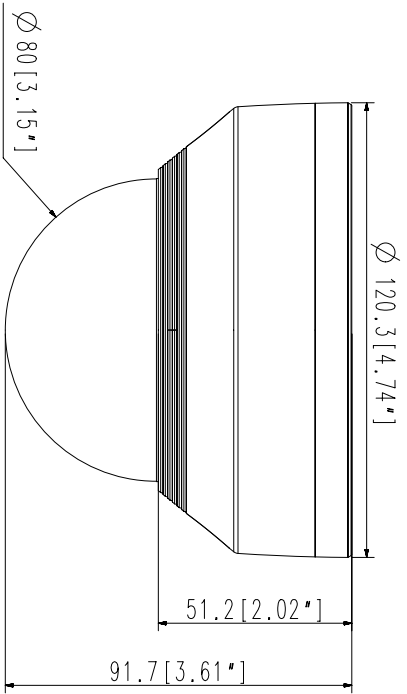

## Key Features

- 2 megapixel (1920 x 1080) resolution
- Built-in 4mm fixed lens
- Maximum 30fps@all resolutions (H.264)
- H.264, MJPEG codec supported, Multiple streaming
- Day & Night (ICR), WDR (120dB)
- Tampering, Motion detection
- microSD/SDHC memory slot (Maximum 32GB), PoE
- Hallway view, WiseStreamII support
- IR viewable length 30m
- IP66, IK10 rated

2	LNV-6012R/6022R/6032R	'19.10.22
1	LNV-6010R/6020R/6030R LNV-6011R/6021R/6031R	'19.10.22
No.	MODEL NAME	DATE
Unit : mm [ inch ]	SCALE : 1/1	© Hanulha Technwin