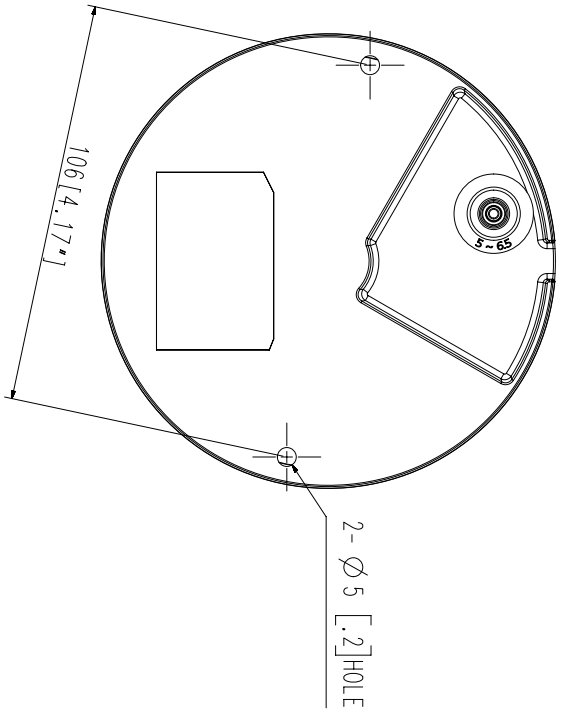

# LNV-6032R

2 MP IR Vandal Dome Camera

---

## Key Features

- 2 megapixel (1920 x 1080) resolution
- Built-in 4mm fixed lens
- Maximum 30fps@all resolutions (H.264)
- H.264, MJPEG codec supported, Multiple streaming
- Day & Night (ICR), WDR (120dB)
- Tampering, Motion detection
- microSD/SDHC memory slot (Maximum 32GB), PoE
- Hallway view, WiseStreamII support
- IR viewable length 30m
- IP66, IK10 rated

2	LNV-6012R/6022R/6032R	'19.10.22
1	LNV-6010R/6020R/6030R LNV-6011R/6021R/6031R	'19.10.22
No.	MODEL NAME	DATE
Unit : mm [ inch ]	SCALE : 1/1	© Hanulha Technwin