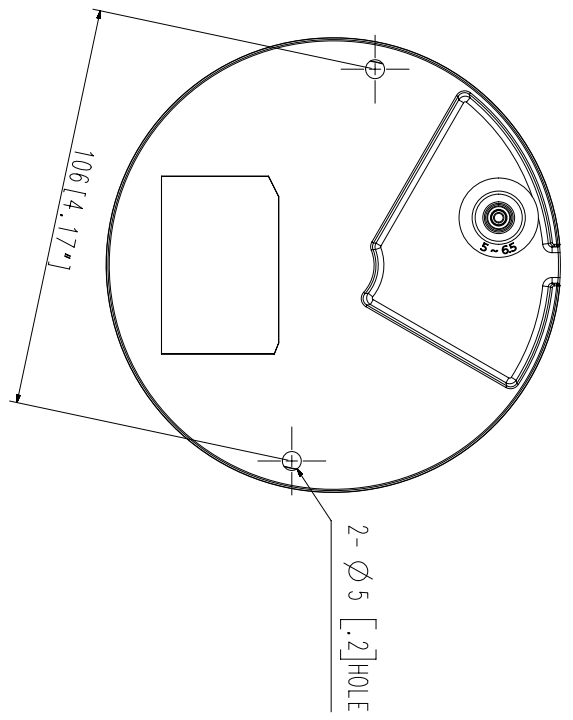

# LNV-6012R

2 MP IR Vandal Dome Camera

---

## Key Features

- 2 megapixel (1920 x 1080) resolution
- Built-in 2.8mm fixed lens
- 30fps@all resolutions (H.264)
- H.264, MJPEG codec supported, Multiple streaming
- Day & Night (ICR), WDR (120dB)
- Tampering, Motion detection
- microSD/SDHC memory slot (Maximum 32GB), PoE
- Hallway view, WiseStreamII support
- IR viewable length 30m
- IP66, IK10 rated

Unit : mm [ inch ]	SCALE : 1/1	© Hanuwa Technwin
No.	MODEL NAME	DATE
2	LNV-6012R/6022R/6032R	'19.10.22
1	LNV-6010R/6020R/6030R LNV-6011R/6021R/6031R	'19.10.22