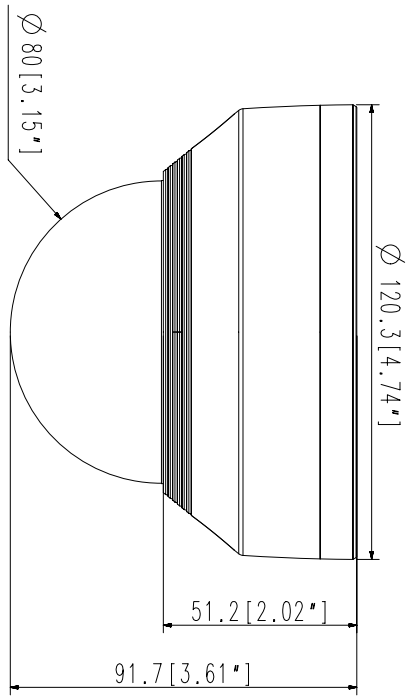

# LNV-6012R

2 MP IR Vandal Dome Camera

---

## Key Features

- 2 megapixel (1920 x 1080) resolution
- Built-in 2.8mm fixed lens
- 30fps@all resolutions (H.264)
- H.264, MJPEG codec supported, Multiple streaming
- Day & Night (ICR), WDR (120dB)
- Tampering, Motion detection
- microSD/SDHC memory slot (Maximum 32GB), PoE
- Hallway view, WiseStreamII support
- IR viewable length 30m
- IP66, IK10 rated

Unit : mm [ inch ]	SCALE : 1/1	© Hanuwa Technwin
No.	MODEL NAME	DATE
2	LNV-6012R/6022R/6032R	'19.10.22
1	LNV-6010R/6020R/6030R LNV-6011R/6021R/6031R	'19.10.22