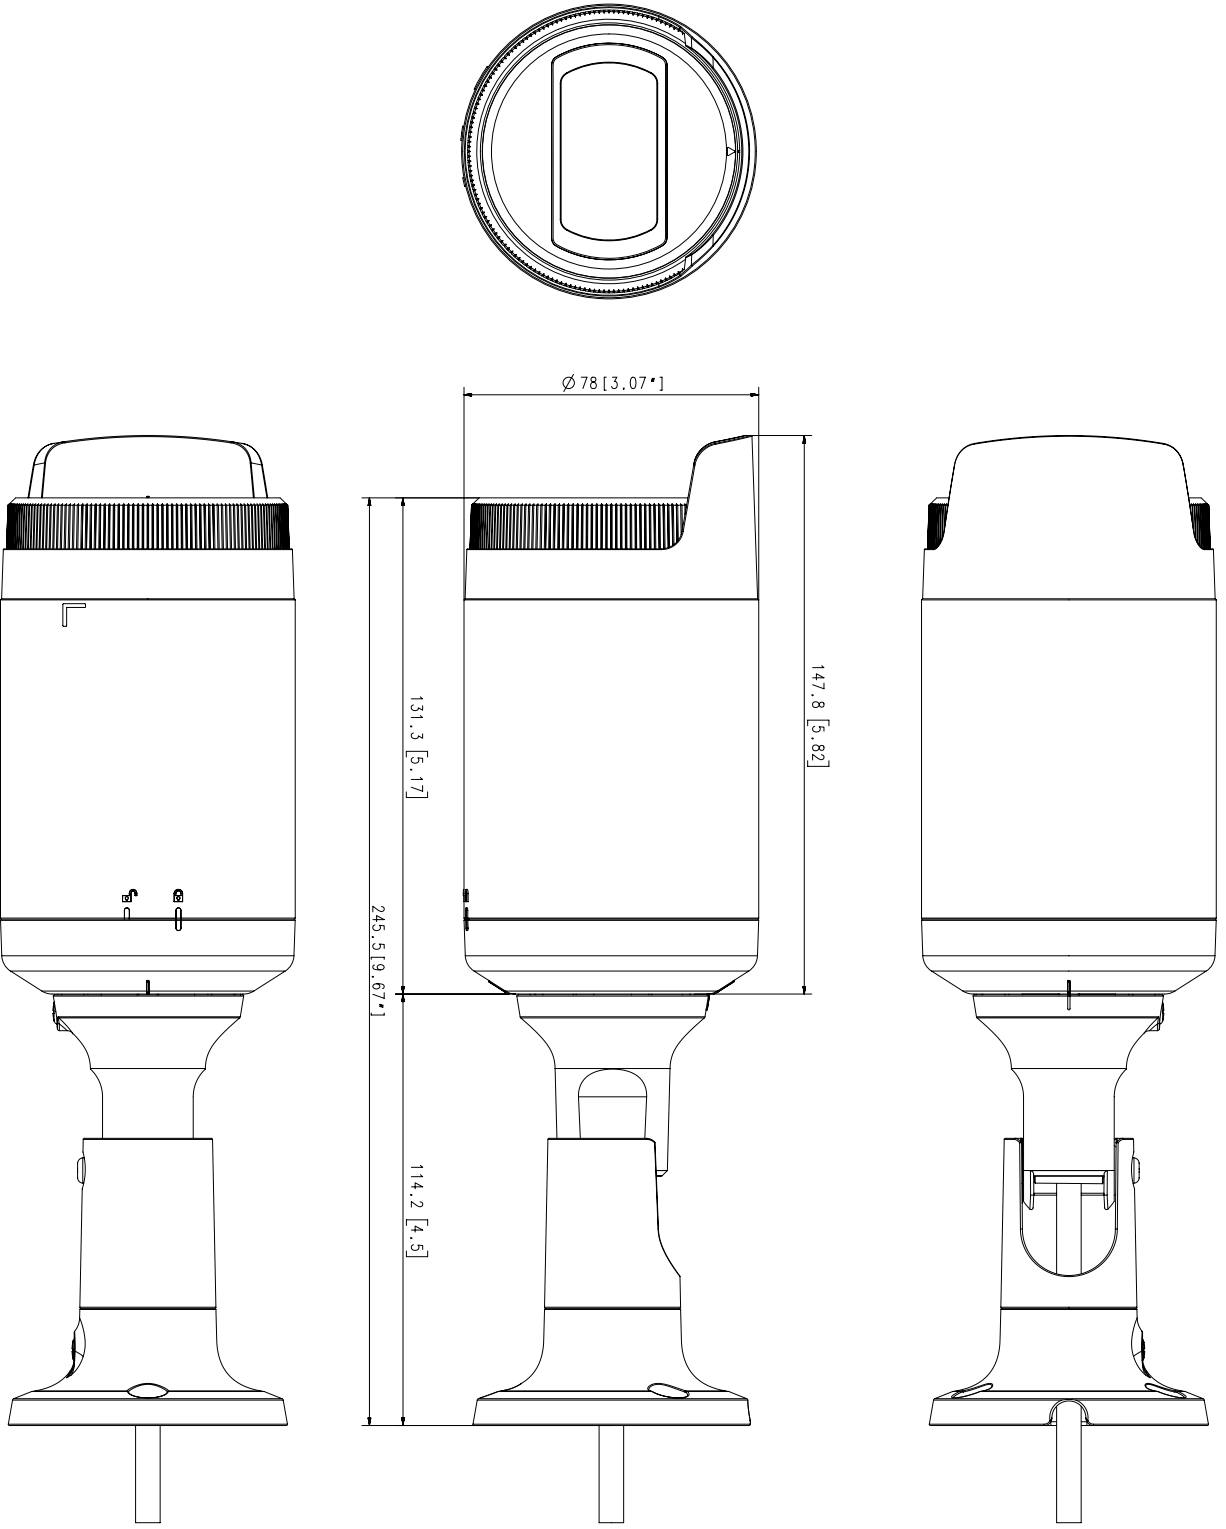

LNO-6032R

2 MP IR Bullet Camera

Key Features

- 2 megapixel (1920 x 1080) resolution
- Built-in 6mm fixed lens
- 30fps@all resolutions (H.264)
- H.264, MJPEG codec supported, Multiple streaming
- Day & Night (ICR), WDR (120dB)
- Tampering, Motion detection
- microSD/SDHC memory slot (Maximum 32GB), PoE
- Hallway view, WiseStreamII support
- IR viewable length 30m
- IP66 support

Video	
Imaging Device	1/2.8" 2MP CMOS
Effective Pixels	1945(H)x1097(V)
Minimum Illumination	Color: 0.1Lux(F2.0, 1/30sec) BW : 0Lux (IR LED on)
Lens	
Focal Length (Zoom Ratio)	6.0mm fixed focal
Maximum Aperture Ratio	F2.0
Angular Field of View	H: 52.8° / V: 30.3° / D: 60.4°
Minimum Object Distance	0.5m(1.64ft)
Focus Control	Fixed
Operational	
IR Viewable Length	30m(98.43ft)
Camera Title	Displayed up to 15 characters
Day & Night	Auto(ICR)
Backlight Compensation	BLC, WDR, SSSDR
Wide Dynamic Range	120dB
Digital Noise Reduction	SSNR
Motion Detection	4ea, rectangular zones
Privacy Masking	6ea, rectangular zones
Gain Control	Low / Middle / High
White Balance	ATW / AWC / Manual / Indoor / Outdoor
LDC	Support
Electronic Shutter Speed	Minimum / Maximum / Anti flicker
Video Rotation	Flip, Mirror, Hallway view(90°/270°)
Analytics	Motion detection, Tampering
Alarm Triggers	Analytics
Alarm Events	File upload via FTP and e-mail Notification via e-mail
Network	SD/SDHC recording at event triggers
Ethernet	RJ-45(10/100BASE-T)
Video Compression	H.264: Main/Baseline/High, MJPEG
Resolution	1920x1080, 1280x960, 1280x720, 800x600, 800x448, 720x576, 720x480, 640x480, 640x360
Max. Framerate	H.264: Maximum 30fps MJPEG : Maximum 2fps at 1920x1080, Maximum, 3fps at 1280x960, 1280x720, Maximum 10fps at other resolution
Smart Codec	WiseStreamII
Bitrate Control	H.264: CBR or VBR MJPEG: VBR
Streaming	Unicast(6 users) / Multicast Multiple streaming (Up to 3 profiles)

2	LNO-6012R 6022R 6032R 6072R	'19.08.12
1	LNO-6070R	'17.11.16
No.	MODEL NAME	DATE
Unit: mm [inch]	SCALE: 1/1	© Hanwha Techwin