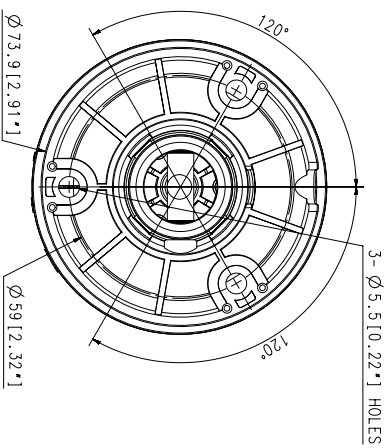

LNO-6032R

2 MP IR Bullet Camera

Key Features

- 2 megapixel (1920 x 1080) resolution
- Built-in 6mm fixed lens
- 30fps@all resolutions (H.264)
- H.264, MJPEG codec supported, Multiple streaming
- Day & Night (ICR), WDR (120dB)
- Tampering, Motion detection
- microSD/SDHC memory slot (Maximum 32GB), PoE
- Hallway view, WiseStreamII support
- IR viewable length 30m
- IP66 support

Video	
Imaging Device	1/2.8" 2MP CMOS
Effective Pixels	1945(H)x1097(V)
Minimum Illumination	Color: 0.1Lux(F2.0, 1/30sec) BW : 0Lux (IR LED on)
Lens	
Focal Length (Zoom Ratio)	6.0mm fixed focal
Maximum Aperture Ratio	F2.0
Angular Field of View	H: 52.8° / V: 30.3° / D: 60.4°
Minimum Object Distance	0.5m(1.64ft)
Focus Control	Fixed
Operational	
IR Viewable Length	30m(98.43ft)
Camera Title	Displayed up to 15 characters
Day & Night	Auto(ICR)
Backlight Compensation	BLC, WDR, SSSDR
Wide Dynamic Range	120dB
Digital Noise Reduction	SSNR
Motion Detection	4ea, rectangular zones
Privacy Masking	6ea, rectangular zones
Gain Control	Low / Middle / High
White Balance	ATW / AWC / Manual / Indoor / Outdoor
LDC	Support
Electronic Shutter Speed	Minimum / Maximum / Anti flicker
Video Rotation	Flip, Mirror, Hallway view(90°/270°)
Analytics	Motion detection, Tampering
Alarm Triggers	Analytics
Alarm Events	File upload via FTP and e-mail Notification via e-mail
Network	SD/SDHC recording at event triggers
Ethernet	RJ-45(10/100BASE-T)
Video Compression	H.264: Main/Baseline/High, MJPEG
Resolution	1920x1080, 1280x960, 1280x720, 800x600, 800x448, 720x576, 720x480, 640x480, 640x360
Max. Framerate	H.264: Maximum 30fps MJPEG : Maximum 2fps at 1920x1080, Maximum, 3fps at 1280x960, 1280x720, Maximum 10fps at other resolution
Smart Codec	WiseStreamII
Bitrate Control	H.264: CBR or VBR MJPEG: VBR
Streaming	Unicast(6 users) / Multicast Multiple streaming (Up to 3 profiles)

2	LNO-6012R 6022R 6032R 6072R	'19.08.12
1	LNO-6070R	'17.11.16
No.	MODEL NAME	DATE
Unit: mm [inch]	SCALE: 1/1	© Hanwha Techwin