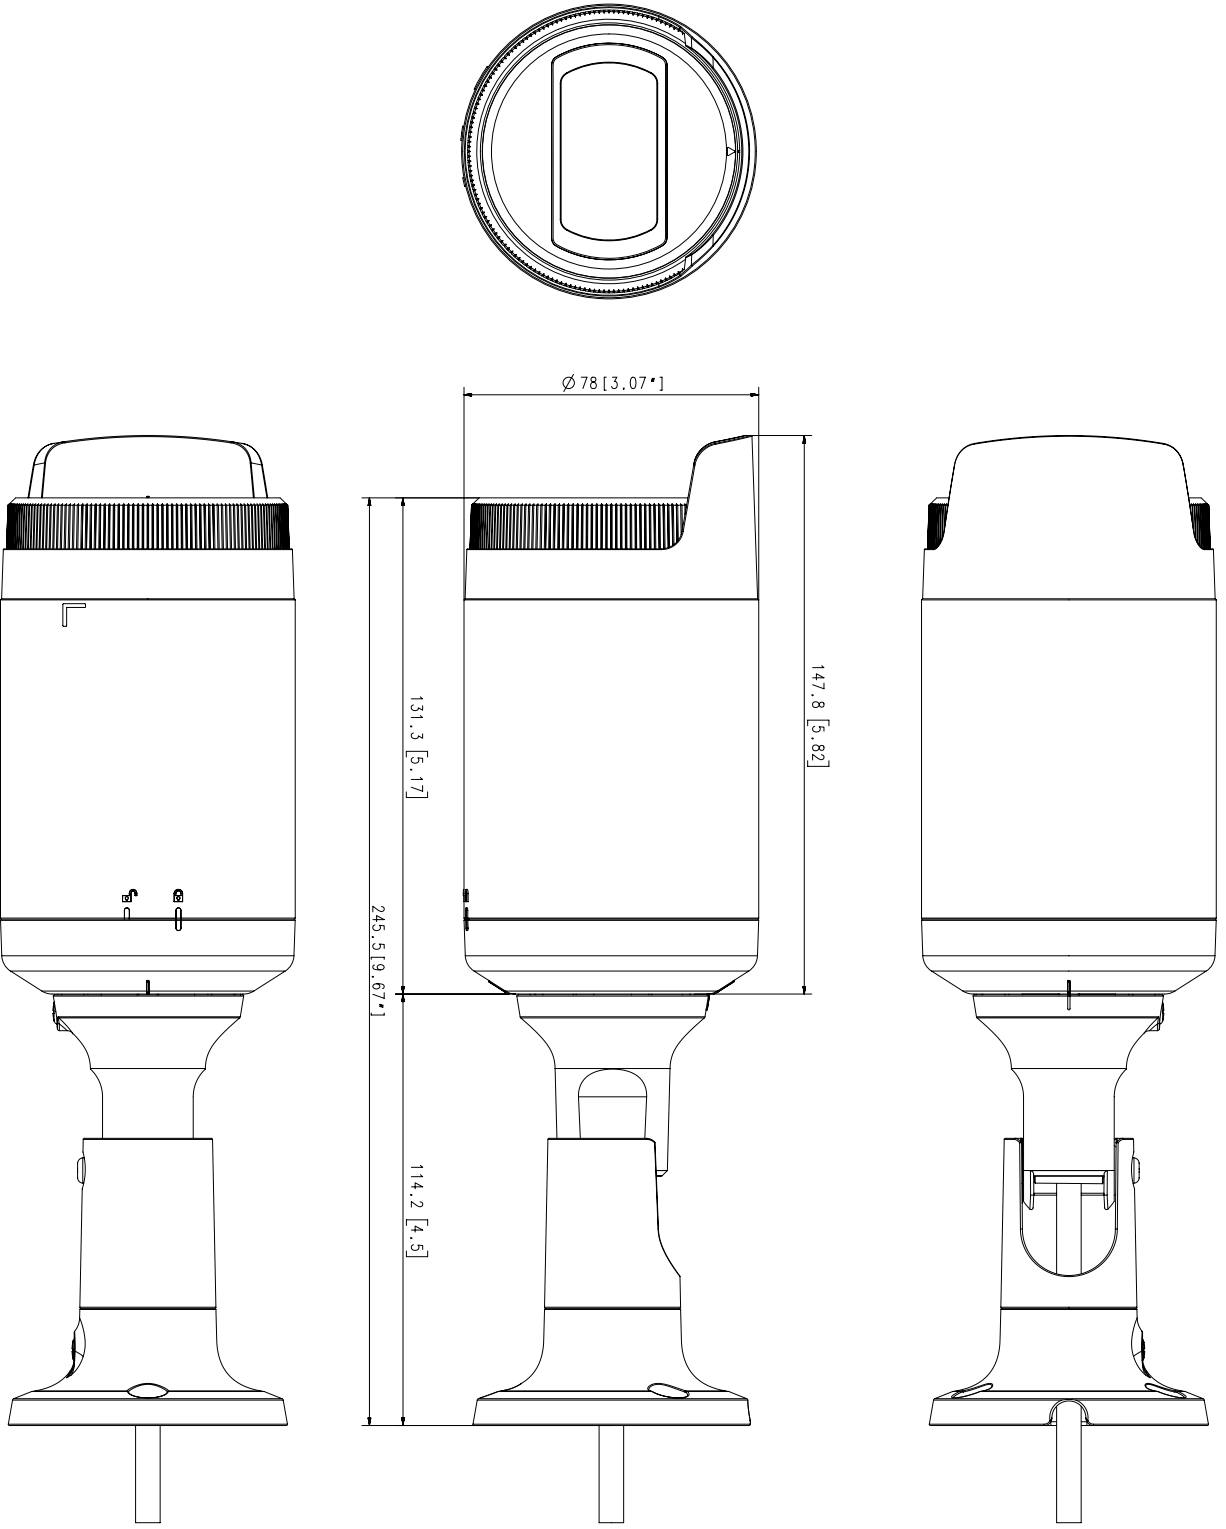

LNO-6022R

2 MP IR Bullet Camera

Key Features

- 2 megapixel (1920 x 1080) resolution
- Built-in 4mm fixed lens
- 30fps@all resolutions (H.264)
- H.264, MJPEG codec supported, Multiple streaming
- Day & Night (ICR), WDR (120dB)
- Tampering, Motion detection
- microSD/SDHC memory slot (Maximum 32GB), PoE
- Hallway view, WiseStreamII support
- IR viewable length 30m
- IP66 support

Video	
Imaging Device	1/2.8" 2MP CMOS
Effective Pixels	1945(H)x1097(V)
Minimum Illumination	Color: 0.1Lux(F2.0, 1/30sec) BW : 0Lux (IR LED on)
Lens	
Focal Length (Zoom Ratio)	4.0mm fixed focal
Maximum Aperture Ratio	F2.0
Angular Field of View	H: 84.3° / V: 45.6° / D: 98.3°
Minimum Object Distance	0.5m(1.64ft)
Focus Control	Fixed
Operational	
IR Viewable Length	30m(98.43ft)
Camera Title	Displayed up to 15 characters
Day & Night	Auto(ICR)
Backlight Compensation	BLC, WDR, SDR
Wide Dynamic Range	120dB
Digital Noise Reduction	SSNR
Motion Detection	4ea, rectangular zones
Privacy Masking	6ea, rectangular zones
Gain Control	Low / Middle / High
White Balance	ATW / AWC / Manual / Indoor / Outdoor
LDC	Support
Electronic Shutter Speed	Minimum / Maximum / Anti flicker
Video Rotation	Flip, Mirror, Hallway view(90°/270°)
Analytics	Motion detection, Tampering
Alarm Triggers	Analytics
Alarm Events	File upload via FTP and e-mail Notification via e-mail
Network	SD/SDHC recording at event triggers
Ethernet	RJ-45(10/100BASE-T)
Video Compression	H.264: Main/Baseline/High, MJPEG
Resolution	1920x1080, 1280x960, 1280x720, 800x600, 800x448, 720x576, 720x480, 640x480, 640x360
Maximum Framerate	H.264: Maximum 30fps MJPEG : Maximum 2fps at 1920x1080, Maximum, 3fps at 1280x960, 1280x720, Maximum 10fps at other resolution
Smart Codec	WiseStreamII
Bitrate Control	H.264: CBR or VBR MJPEG: VBR
Streaming	Unicast(6 users) / Multicast Multiple streaming (Up to 3 profiles)

No.	MODEL NAME	DATE
2	LNO-6012R 6022R 6032R 6072R	'19.08.12
1	LNO-6070R	'17.11.16
Unit: mm [inch] SCALE: 1/1		