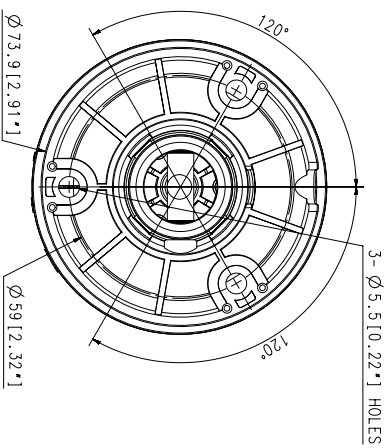

LNO-6022R

2 MP IR Bullet Camera

Key Features

- 2 megapixel (1920 x 1080) resolution
- Built-in 4mm fixed lens
- 30fps@all resolutions (H.264)
- H.264, MJPEG codec supported, Multiple streaming
- Day & Night (ICR), WDR (120dB)
- Tampering, Motion detection
- microSD/SDHC memory slot (Maximum 32GB), PoE
- Hallway view, WiseStreamII support
- IR viewable length 30m
- IP66 support

Video	
Imaging Device	1/2.8" 2MP CMOS
Effective Pixels	1945(H)x1097(V)
Minimum Illumination	Color: 0.1Lux(F2.0, 1/30sec) BW : 0Lux (IR LED on)
Lens	
Focal Length (Zoom Ratio)	4.0mm fixed focal
Maximum Aperture Ratio	F2.0
Angular Field of View	H: 84.3° / V: 45.6° / D: 98.3°
Minimum Object Distance	0.5m(1.64ft)
Focus Control	Fixed
Operational	
IR Viewable Length	30m(98.43ft)
Camera Title	Displayed up to 15 characters
Day & Night	Auto(ICR)
Backlight Compensation	BLC, WDR, SDR
Wide Dynamic Range	120dB
Digital Noise Reduction	SSNR
Motion Detection	4ea, rectangular zones
Privacy Masking	6ea, rectangular zones
Gain Control	Low / Middle / High
White Balance	ATW / AWC / Manual / Indoor / Outdoor
LDC	Support
Electronic Shutter Speed	Minimum / Maximum / Anti flicker
Video Rotation	Flip, Mirror, Hallway view(90°/270°)
Analytics	Motion detection, Tampering
Alarm Triggers	Analytics
Alarm Events	File upload via FTP and e-mail Notification via e-mail
Network	SD/SDHC recording at event triggers
Ethernet	RJ-45(10/100BASE-T)
Video Compression	H.264: Main/Baseline/High, MJPEG
Resolution	1920x1080, 1280x960, 1280x720, 800x600, 800x448, 720x576, 720x480, 640x480, 640x360
Maximum Framerate	H.264: Maximum 30fps MJPEG : Maximum 2fps at 1920x1080, Maximum, 3fps at 1280x960, 1280x720, Maximum 10fps at other resolution
Smart Codec	WiseStreamII
Bitrate Control	H.264: CBR or VBR MJPEG: VBR
Streaming	Unicast(6 users) / Multicast Multiple streaming (Up to 3 profiles)

No.	MODEL NAME	DATE
2	LNO-6012R 6022R 6032R 6072R	'19.08.12
1	LNO-6070R	'17.11.16
Unit: mm [inch] SCALE: 1/1		