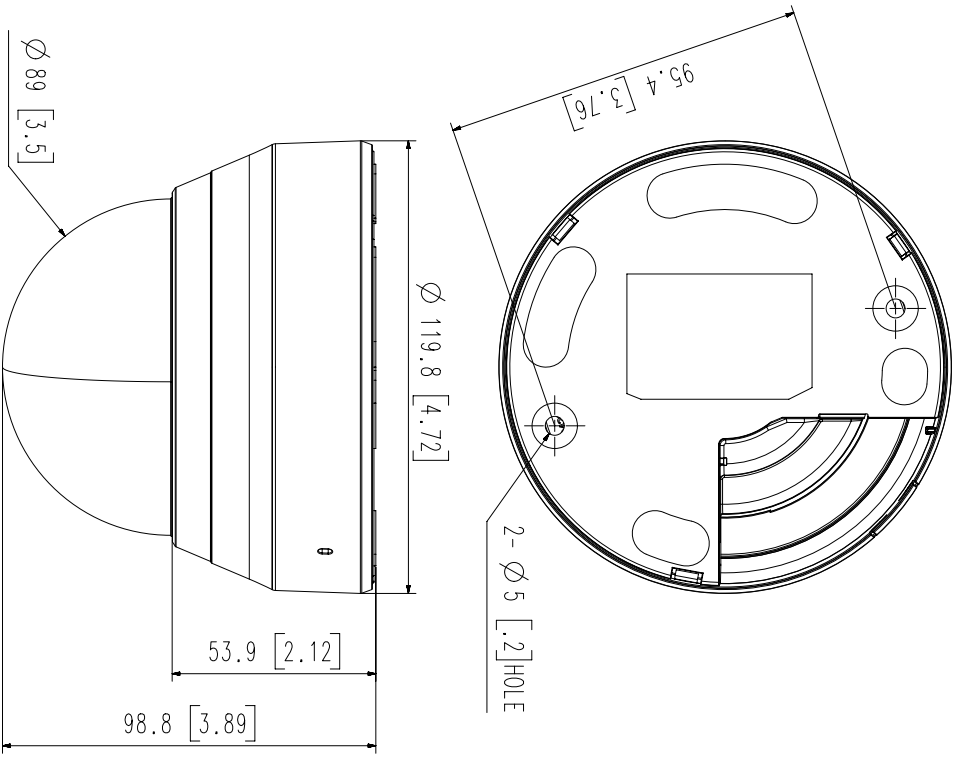

No.	MODEL NAME	DATE
4	LND-6072R	'19.10.22
3	QND-6072R/6082R/6073R/6083R	'19.10.22
2	LND-6070R/6071R	'19.10.22
1	QND-6070R/7080R	'19.10.22

Unit : mm [inch] SCALE : 1/1