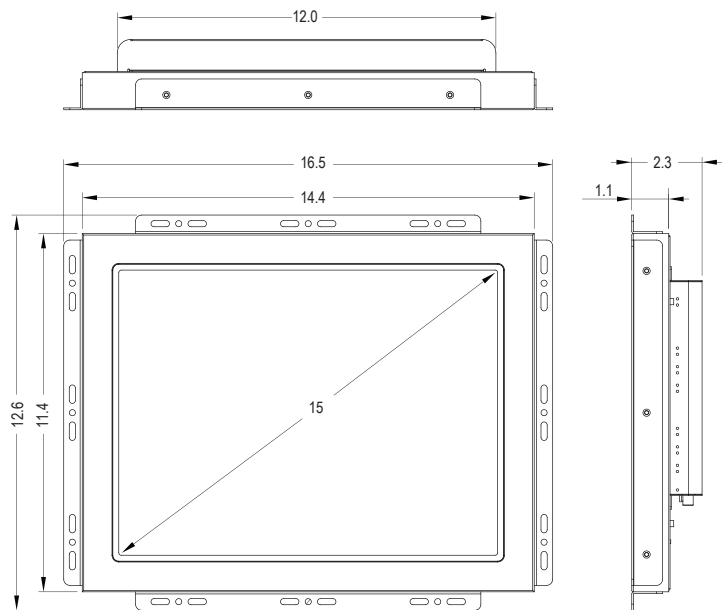

## K15TX-CB-0630

GVision's K15TX is a 15" designed specifically for use in kiosk and manufacturing environments. The K15TX includes several flexible mounting options making it easy to integrate into any enclosure or rack. Its rugged all-metal chassis design is able to withstand any almost any environment.

### DIMENSION

Unit: Inch

### FEATURES

- 15-Inch Screen Size
- High Contrast TFT XGA 1024 x 768 Resolution
- Flexible Mounting Solutions: Front / Rack / VESA Mounting
- 5-Wire Resistive Touch Technology
- Supporting Input Interface: DVI / VGA
- Built-in Industrial Power Plug
- Rugged All-Metal Enclosed Chassis
- Design to Operate 24 / 7
- TAA Compliant
- 3-Year Warranty

### SPECIFICATIONS

DISPLAY	K15TX-CB-0630
Screen Size	15 In
Resolution	1024 x 768
Backlight	LED
Aspect Ratio	5 : 4
Viewing Angle	160° / 150°
Brightness	350cd/m <sup>2</sup>
Contrast Ratio	800 : 1
Color Depth	16.2 M
Response Time	8ms
Display Area (H x V)	304.1 x 228.1 mm
INTERFACE	
DVI	1
VGA (15 Pin D-Sub)	1
Audio	1
USB	1
TOUCH TECHNOLOGY	
Technology	Resistive
Type	5-Wire
Support OS	Windows / Linux
CABINET	
Material	Metal
Color	Black
POWER	
Consumption	< 36W
Electrical Ratings	DC 12V / 3A (AC 100V ~ 240V, 50/60Hz)
TEMPERATURE	
Operating	32° F ~ 104° F (0° C ~ 40° C)
Storage	-4° F ~ 140° F (-20° C ~ 60° C)
Humidity	10% ~ 90%
DIMENSIONS (W×H×D)	
Inch (in)	14.4 x 11.4 x 2.3
Millimeter (mm)	366.5 x 290.5 x 60.2
WEIGHT	
Net Weight	12.7 lbs (5.8 kg)
CERTIFICATION	
Certificate	CE / FCC
VESA™	
Mount Size (mm)	75 x 75