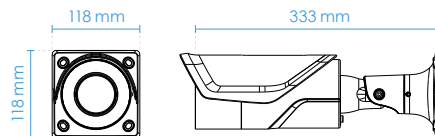

Technical Specifications

Warranty	36 months
System Requirements	
Operating System	Microsoft Windows 8/7
Web Browser	Mozilla Firefox 7~43 (streaming only) Internet Explorer 10/11
Other Players	VLC: 1.1.11 or above Quicktime: 7 or above
Included Accessories	
Others	Junction box(AM-719), sunshield, waterproof connectors, quick installation guide, warranty card, alignment sticker, desiccant bags

Dimensions

w/o Junction Box