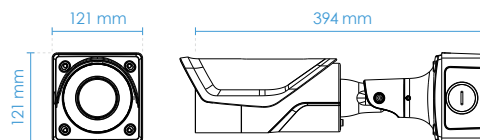

w/ Junction Box

Compatible Accessories

Mounting Kits

*For USA and Canada markets, the junction box (AM-719) is not included.