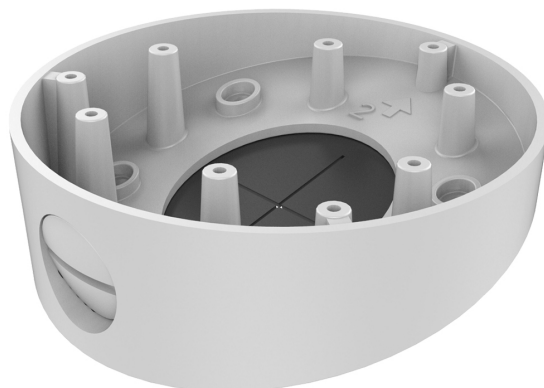

# HTH-281ZJ-DM23

## FEATURES

Incline Ceiling Mount for HNC32X-XDZ

- Aluminium Alloy
- White

Specifications	
Model Number	HTH-281ZJ-DM23
Model Compatibility	HNC324-XDZ, HNC325-XDZ, HNC328-XDZ