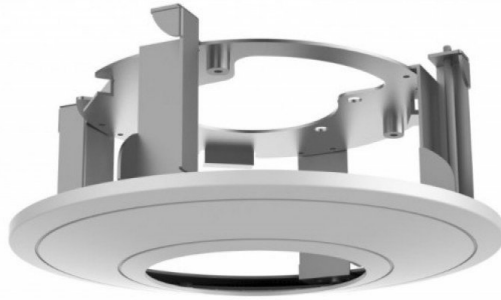

HTH-227ZJ-DM37

FEATURES

Indoor in-ceiling mount for HNC32X-VDZ

- White Aluminum alloy

Specifications	
Model Number	HTH-227ZJ-DM37
IPC Compatible	HNC32X-VDZ
Construction	Sheet Metal and ABS
Weight	540g(1.19lbs)
Dimension	Φ210.0×84.5mm