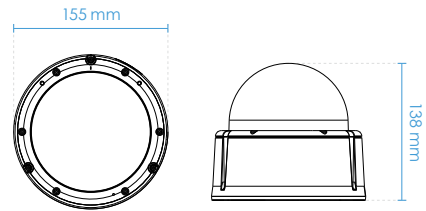

Technical Specifications

Humidity	90%
Warranty	36 months
System Requirements	
Operating System	Microsoft Windows 8/7
Web Browser	Mozilla Firefox 7~43 (streaming only) Internet Explorer 10/11
Other Players	VLC: 1.1.11 or above Quicktime: 7 or above
Included Accessories	
Others	Waterproof connectors, conduit ring, quick installation guide, warranty card, alignment sticker, desiccant bags

Dimensions

Compatible Accessories

Mounting Kits

AM-21A L-shape Bracket	AM-51C Adapting Plate	AM-525 Mounting Adapter	AM-713(v01) Outdoor Conduit Box