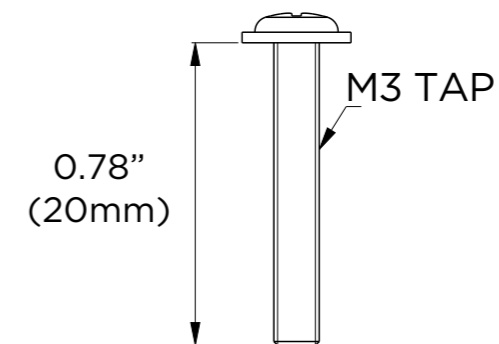

Mounting screws (4 each)    Mounting screws (4 each)

DATE	SCALE	MATERIAL	TYPE
01/2022		Aluminum	Fixed
		DESCRIPTION    DWC-VFWMW Wall mount bracket for white IP vandal dome cameras	