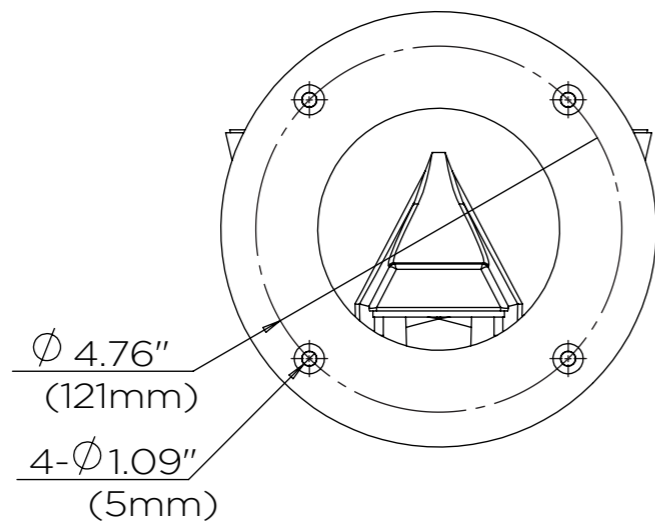

Mounting screws (4 each)    Mounting screws (4 each)

DATE	SCALE	MATERIAL	TYPE
01/2022		Aluminum	Fixed
		DESCRIPTION    DWC-VFWMW Wall mount bracket for white IP vandal dome cameras	