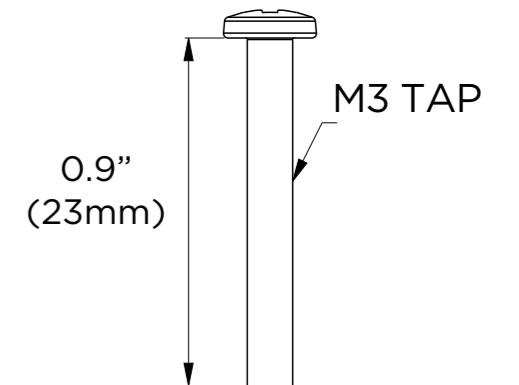

Mounting screws (4 each)    Mounting screws (4 each)

DATE	SCALE	MATERIAL	TYPE
01/2022		Aluminum	Fixed
		DESCRIPTION    DWC-VFWMW Wall mount bracket for white IP vandal dome cameras	