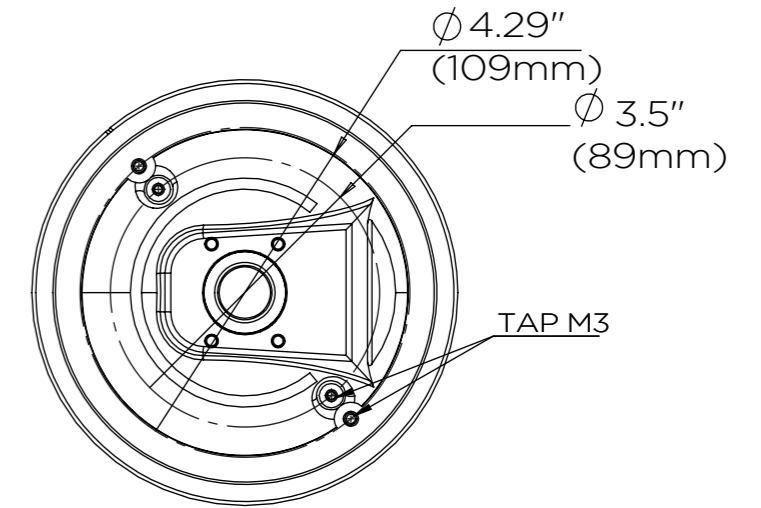

A-A  
1:4

B-B  
1:3

DATE	SCALE	MATERIAL	TYPE
04/29/2020		Aluminum	Fixed
		DESCRIPTION DWC-V7CM Ceiling mount bracket for V7 ultra low-profile vandal dome cameras	