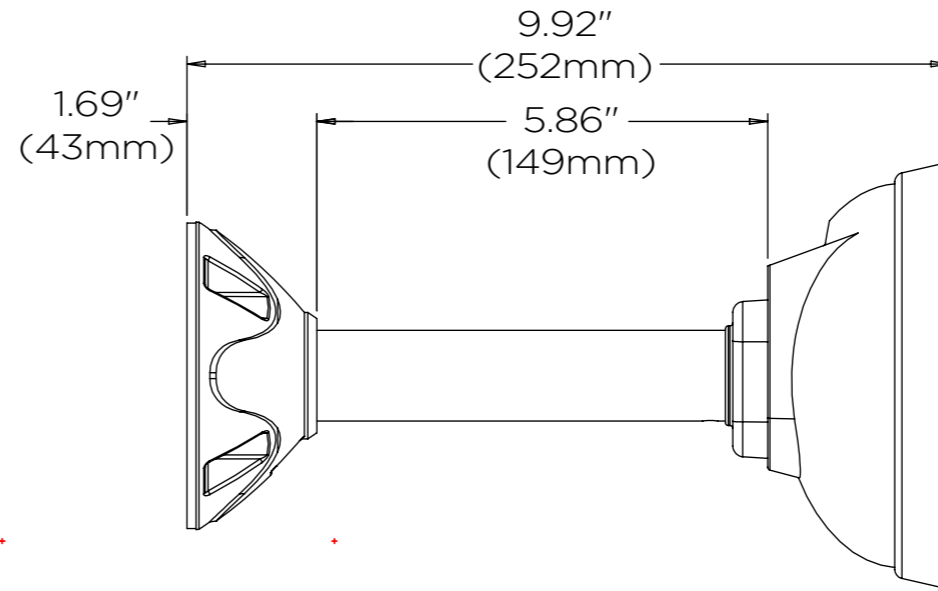

A-A  
1:4

B-B  
1:3

DATE	SCALE	MATERIAL	TYPE
04/29/2020		Aluminum	Fixed
		DESCRIPTION DWC-V7CM Ceiling mount bracket for V7 ultra low-profile vandal dome cameras	