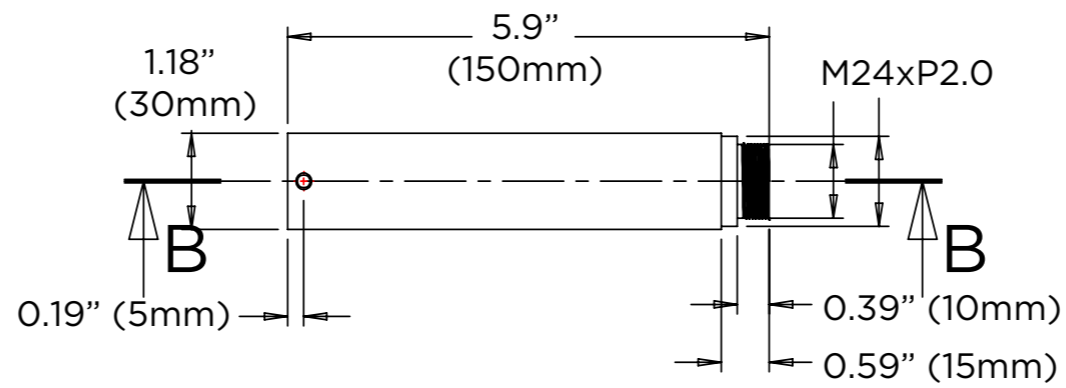

A-A  
1:4

B-B  
1:3

DATE	SCALE	MATERIAL	TYPE
04/29/2020		Aluminum	Fixed
		DESCRIPTION DWC-V7CM Ceiling mount bracket for V7 ultra low-profile vandal dome cameras	