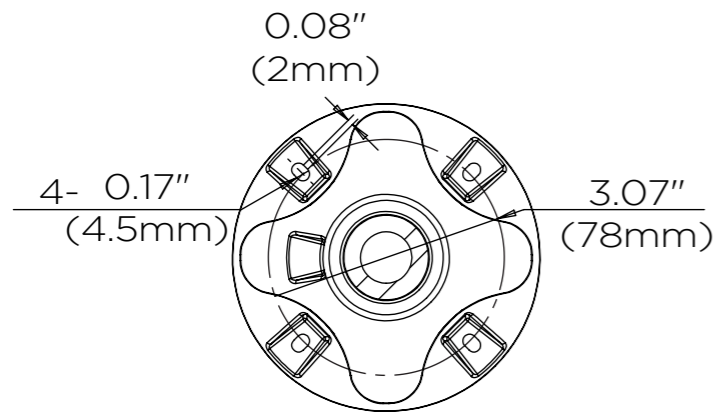

A-A  
1:4

B-B  
1:3

DATE	SCALE	MATERIAL	TYPE
04/29/2020		Aluminum	Fixed
		DESCRIPTION DWC-V7CM Ceiling mount bracket for V7 ultra low-profile vandal dome cameras	