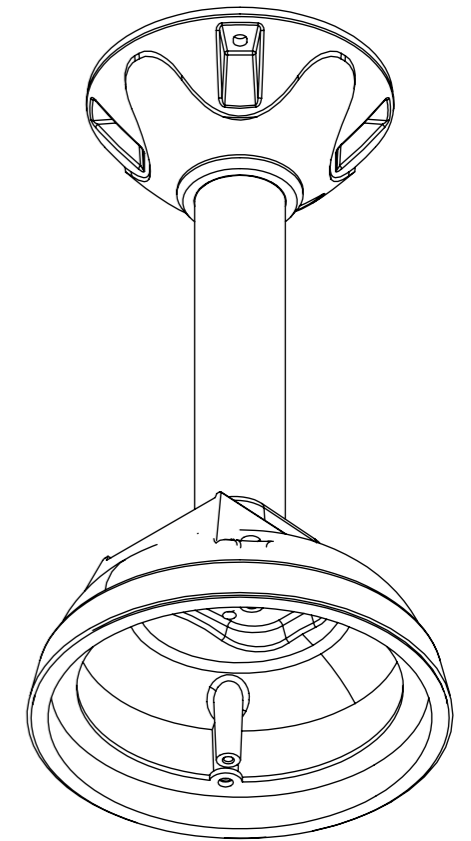

A-A  
1:4

B-B  
1:3

DATE	SCALE	MATERIAL	TYPE
04/29/2020		Aluminum	Fixed
		DESCRIPTION DWC-V7CM Ceiling mount bracket for V7 ultra low-profile vandal dome cameras	