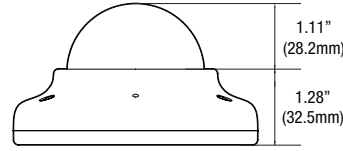

**4.0mm
Fixed
Lens**

NDA/ATAA
COMPLIANT PRODUCTS

5MP
at 20fps

5YEAR
Warranty

Dimensions

unit: Inch (mm)

**UNIVERSAL
HD COAX**
+ utc

Summary

Specifications

Designed and engineered in U.S.A and Korea

IMAGE	
Image sensor	5MP 1/2.8" CMOS
Active pixels	2608(H) x 1960(V)
Scanning system	Progressive scan
Frequency	60Hz / 50Hz
Signal technology	Universal HD over Coax® technology with HD-Analog, HD-TVI, HD-CVI to 5MP
Synchronization	Internal
Resolution	2592(H) x 1944(V)
Minimum scene illumination	0.16 lux (color) 0 lux (B&W)
Video output	HD-Analog and HD-TVI: 5MP/1944p @ 20fps and 12.5fps HD-Analog, HD-TVI and HD-CVI: 4MP/1440p @ 30fps
2nd video output	CVBS output for video testing
LENS	
Focal length	4.0mm
Lens type	Fixed lens
Field of view (FoV)	82°
IR distance	50ft range
OPERATIONAL	
Shutter mode	Auto
Shutter speed	1/30-1/30,000
Backlight (BLC)	Yes
Star-Light (sense-up)	Off - x32
Wide Dynamic Range (WDR)	Double shutter WDR
Wide dynamic range (WDR) dB	120dB
Smart DNR™	3D/2D DNR
3D digital noise reduction	
White balance	Yes
Day / night	Auto, day (color), night (B/W)
Mirror / flip	Yes
Auto gain control	Max 72dB
Motion detection	Yes
Privacy zones	Yes
Sharpness	Yes
Gamma	0.45
De-fog	Yes
RS485 / UTP built-in	UTC
ENVIRONMENTAL	
Operating temperature	-4°F - 122°F (-20°C - 50°C)
Operating humidity	10-90% RH (non-condensing)
IP rating	IP66 environmental-rated dust-tight and water-resistant
IK rating	IK 10-rated impact-resistant
Other certifications	FCC, CE, ROHS
ELECTRICAL	
Power requirements	DC12V
Power consumption	DC12V(LED OFF): 2W (176mA) DC12V(LED ON): 2.69W (224mA)
MECHANICAL	
Material	Aluminum vandal housing, polycarbonate dome
Dimensions	4.13" x 2.38" (105 x 60.7 mm)
Weight	0.88lbs (0.4kg)