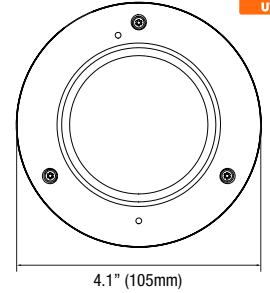

**4.0mm
Fixed
Lens**

NDA/ATAA
COMPLIANT PRODUCTS

5MP
at 20fps

5YEAR
Warranty

Dimensions

unit: Inch (mm)

**UNIVERSAL
HD COAX**
+ utc

Summary

Specifications

Designed and engineered in U.S.A and Korea

IMAGE	
Image sensor	5MP 1/2.8" CMOS
Active pixels	2608(H) x 1960(V)
Scanning system	Progressive scan
Frequency	60Hz / 50Hz
Signal technology	Universal HD over Coax® technology with HD-Analog, HD-TVI, HD-CVI to 5MP
Synchronization	Internal
Resolution	2592(H) x 1944(V)
Minimum scene illumination	0.16 lux (color) 0 lux (B&W)
Video output	HD-Analog and HD-TVI: 5MP/1944p @ 20fps and 12.5fps HD-Analog, HD-TVI and HD-CVI: 4MP/1440p @ 30fps
2nd video output	CVBS output for video testing
LENS	
Focal length	4.0mm
Lens type	Fixed lens
Field of view (FoV)	82°
IR distance	50ft range
OPERATIONAL	
Shutter mode	Auto
Shutter speed	1/30-1/30,000
Backlight (BLC)	Yes
Star-Light (sense-up)	Off - x32
Wide Dynamic Range (WDR)	Double shutter WDR
Wide dynamic range (WDR) dB	120dB
Smart DNR™	3D/2D DNR
3D digital noise reduction	
White balance	Yes
Day / night	Auto, day (color), night (B/W)
Mirror / flip	Yes
Auto gain control	Max 72dB
Motion detection	Yes
Privacy zones	Yes
Sharpness	Yes
Gamma	0.45
De-fog	Yes
RS485 / UTP built-in	UTC
ENVIRONMENTAL	
Operating temperature	-4°F - 122°F (-20°C - 50°C)
Operating humidity	10-90% RH (non-condensing)
IP rating	IP66 environmental-rated dust-tight and water-resistant
IK rating	IK 10-rated impact-resistant
Other certifications	FCC, CE, ROHS
ELECTRICAL	
Power requirements	DC12V
Power consumption	DC12V(LED OFF): 2W (176mA) DC12V(LED ON): 2.69W (224mA)
MECHANICAL	
Material	Aluminum vandal housing, polycarbonate dome
Dimensions	4.13" x 2.38" (105 x 60.7 mm)
Weight	0.88lbs (0.4kg)