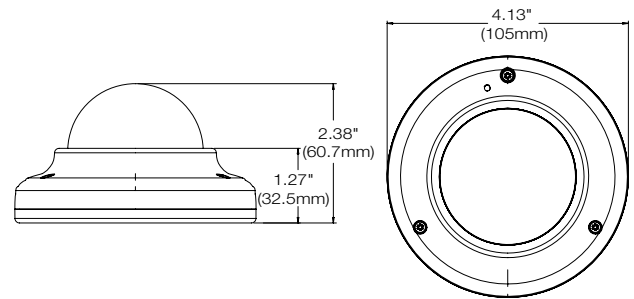

## Dimensions

unit: Inch (mm)

## Specifications

IMAGE	
Image sensor	5MP 1/2.8" CMOS
Active pixels	2608(H) x 1960(V)
Scanning system	Progressive scan
Frequency	60Hz / 50Hz
Signal technology	Universal HD over Coax® technology with HD-Analog, HD-TVI, HD-CVI to 5MP
Synchronization	Internal
Resolution	2592(H) x 1944(V)
Minimum scene illumination	0.13 lux (color)
Video output	HD-Analog and HD-TVI: 5MP/1944p @ 20fps and 12.5fps HD-Analog, HD-TVI and HD-CVI: 4MP/1440p @ 30fps
2nd video output	CVBS output for video testing
LENS	
Focal length	2.8mm
Lens type	Fixed lens
Field of view (FoV)	103°
OPERATIONAL	
Shutter mode	Auto
Shutter speed	1/30-1/30,000
Backlight (BLC)	Yes
Star-Light (sense-up)	Off - x32
Wide Dynamic Range (WDR)	Double shutter WDR
Wide dynamic range (WDR) dB	120dB
Smart DNR™ 3D digital noise reduction	3D/2D DNR
White balance	Yes
Day / night	Auto, day (color), night (B/W)
Mirror / flip	Yes
Auto gain control	Max 72dB
Motion detection	Yes
Privacy zones	Yes
Sharpness	Yes
Gamma	0.45
De-fog	Yes
RS485 / UTP built-in	UTC
ENVIRONMENTAL	
Operating temperature	-4°F - 122°F (-20°C - 50°C)
Operating humidity	10-90% RH (non-condensing)
IP rating	IP66 environmental-rated dust-tight and water-resistant
IK rating	IK 10-rated impact-resistant
Other certifications	FCC, CE, ROHS
ELECTRICAL	
Power requirements	DC12V
Power consumption	DC12V: 2W (176mA)
MECHANICAL	
Material	Aluminum bullet housing
Dimensions	4.13" x 2.38" (105 x 60.7 mm)
Weight	0.88lbs (0.4kg)