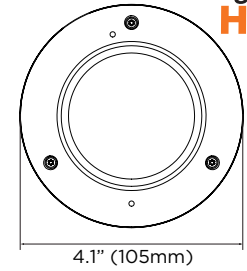

Accessories (Optional)

DWC-V7WM
Wall mount
bracket

DWC-V7JUNC
Junction box

DWC-V7DECO
5x decorative
rings

DWC-V7CM
Ceiling mount
bracket

Dimensions

Unit: inch (mm)

Specifications

Designed and engineered in U.S.A and Korea

IMAGE	
Image sensor	2.1MP/1080p 1/2.7" CMOS
Active pixels	1944 (H) x 1092 (V)
Scanning system	Progressive scan
Frequency	60Hz / 50Hz
Signal technology	Universal HD over Coax® technology with HD-Analog, HD-TVI, HD-CVI to 1080p and all analog to 960H signal support
Synchronization	Internal
Resolution	1920 x 1080 (1080p)
Minimum scene illumination	0.2 lux (color) 0 lux (B/W)
S/N ratio	55dB
Video output	HD-Analog, HD-TVI, HD-CVI 2.1MP/1080p CVBS Analog up to 960H
LENS	
Focal length	3.6mm
Lens type	Fixed lens
IR distance	50ft range
OPERATIONAL	
Shutter mode	Auto, manual
Shutter speed	1/30-1/30,000
Backlight	On, off
Star-Light (sense-up)	Off, x2 - x30
Dynamic range compressor (DRC)	Off, on, auto
Smart DNR™ 3D digital noise reduction	Off, low, middle, high
White balance	Auto / push / ATW / manual
Day / night	Auto, day (color), night (B/W)
Mirror / flip	Yes
Auto gain control	0-15
Motion detection	Yes
Privacy zones	4 programmable privacy zones
Sharpness	On, off
Gamma	0.45 - 0.75
De-fog	On, off
ENVIRONMENTAL	
Operating temperature	-4°F - 122°F (-20°C - 50°C)
Operating humidity	10-90% RH (non-condensing)
IP rating	IP67-rated certified weather and tamper resistant
IK rating	IK10-rated impact resistant
Other certifications	UL listed, FCC, CE, ROHS
ELECTRICAL	
Power requirement	DC 12V
Power consumption	DC12V (LED OFF): 1.92W DC12V (LED ON): 3.12W
MECHANICAL	
Material	Aluminum vandal housing, polycarbonate dome
Dimensions	4.13" x 2.39" (105 x 60.7 mm)
Weight	0.95 lbs (0.43kg)