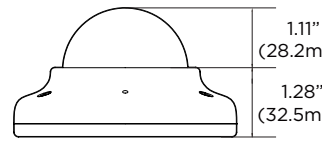

Accessories (Optional)

DWC-V7WM
Wall mount
bracket

DWC-V7JUNC
Junction box

DWC-V7DECO
5x decorative
rings

DWC-V7CM
Ceiling mount
bracket

Dimensions

Unit: inch (mm)

Specifications

Designed and engineered in U.S.A and Korea

IMAGE	
Image sensor	2.1MP/1080p 1/2.7" CMOS
Active pixels	1944 (H) x 1092 (V)
Scanning system	Progressive scan
Frequency	60Hz / 50Hz
Signal technology	Universal HD over Coax® technology with HD-Analog, HD-TVI, HD-CVI to 1080p and all analog to 960H signal support
Synchronization	Internal
Resolution	1920 x 1080 (1080p)
Minimum scene illumination	0.2 lux (color) 0 lux (B/W)
S/N ratio	55dB
Video output	HD-Analog, HD-TVI, HD-CVI 2.1MP/1080p CVBS Analog up to 960H
LENS	
Focal length	3.6mm
Lens type	Fixed lens
IR distance	50ft range
OPERATIONAL	
Shutter mode	Auto, manual
Shutter speed	1/30-1/30,000
Backlight	On, off
Star-Light (sense-up)	Off, x2 - x30
Dynamic range compressor (DRC)	Off, on, auto
Smart DNR™ 3D digital noise reduction	Off, low, middle, high
White balance	Auto / push / ATW / manual
Day / night	Auto, day (color), night (B/W)
Mirror / flip	Yes
Auto gain control	0-15
Motion detection	Yes
Privacy zones	4 programmable privacy zones
Sharpness	On, off
Gamma	0.45 - 0.75
De-fog	On, off
ENVIRONMENTAL	
Operating temperature	-4°F - 122°F (-20°C - 50°C)
Operating humidity	10-90% RH (non-condensing)
IP rating	IP67-rated certified weather and tamper resistant
IK rating	IK10-rated impact resistant
Other certifications	UL listed, FCC, CE, ROHS
ELECTRICAL	
Power requirement	DC 12V
Power consumption	DC12V (LED OFF): 1.92W DC12V (LED ON): 3.12W
MECHANICAL	
Material	Aluminum vandal housing, polycarbonate dome
Dimensions	4.13" x 2.39" (105 x 60.7 mm)
Weight	0.95 lbs (0.43kg)