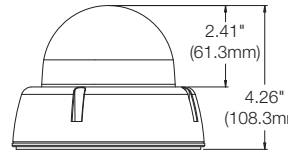

Accessories (Optional)

DWC-V1WM
Wall mount bracket

DWC-V1CNM
Corner mount

DWC-V1JUNC
Junction box

DWC-V1CM
Ceiling mount bracket

Dimensions

unit: Inch (mm)

Specifications

IMAGE	
Image sensor	2.1MP/1080p 1/2.7" CMOS
Active pixels	1944 (H) x 1092 (V)
Scanning system	Progressive scan
Frequency	60Hz / 50Hz
Signal technology	Universal HD over Coax® technology with HD-Analog, HD-TVI, HD-CVI to 1080p and all analog to 960H signal support
Synchronization	Internal
Resolution	1920 x 1080 (1080p)
Minimum scene illumination	0.2 lux (color) 0 lux (B&W)
S/N ratio	55dB
Video Output	HD-Analog, HD-TVI, HD-CVI 2.1MP/1080p CVBS Analog up to 960H
LENS	
Focal length	2.8 - 12mm
Lens type	Varifocal p-iris lens
Field of view (FoV)	95.5 - 30.8°
IR distance	100ft range
OPERATIONAL	
Shutter mode	Auto, manual
Shutter speed	1/30-1/30,000
Backlight	On, off
Star-Light™ (Sense-up)	Off, x2 - x30
Dynamic range compressor (DRC)	Off, on, auto
Smart DNR™	Off, low, middle, high
3D digital noise reduction	Off, low, middle, high
White balance	Auto / push / ATW / manual
Day and night	Auto, day (color), night (B/W)
Mirror/ flip	Yes
Auto gain control	0-15
Motion detection	Yes
Privacy zones	4 programmable privacy zones
Sharpness	On, off
Gamma	0.45 - 0.75
De-fog	On, off
ENVIRONMENTAL	
Operating temperature	-4°F - 122°F (-20°C - 50°C)
Operating humidity	10-90% RH (non-condensing)
IP rating	IP66 certified weather and tamper resistant
IK rating	IK10-rated impact resistant
Other certifications	UL listed, FCC, CE, ROHS
ELECTRICAL	
Power requirements	DC12V
Power consumption	DC12V (LED OFF): 1.86W DC12V (LED ON): 3.6W
MECHANICAL	
Material	Aluminum vandal housing, polycarbonate dome
Dimensions	5.7" x 4.26" (145 x 108.3 mm)
Weight	1.65lbs (0.75kg)