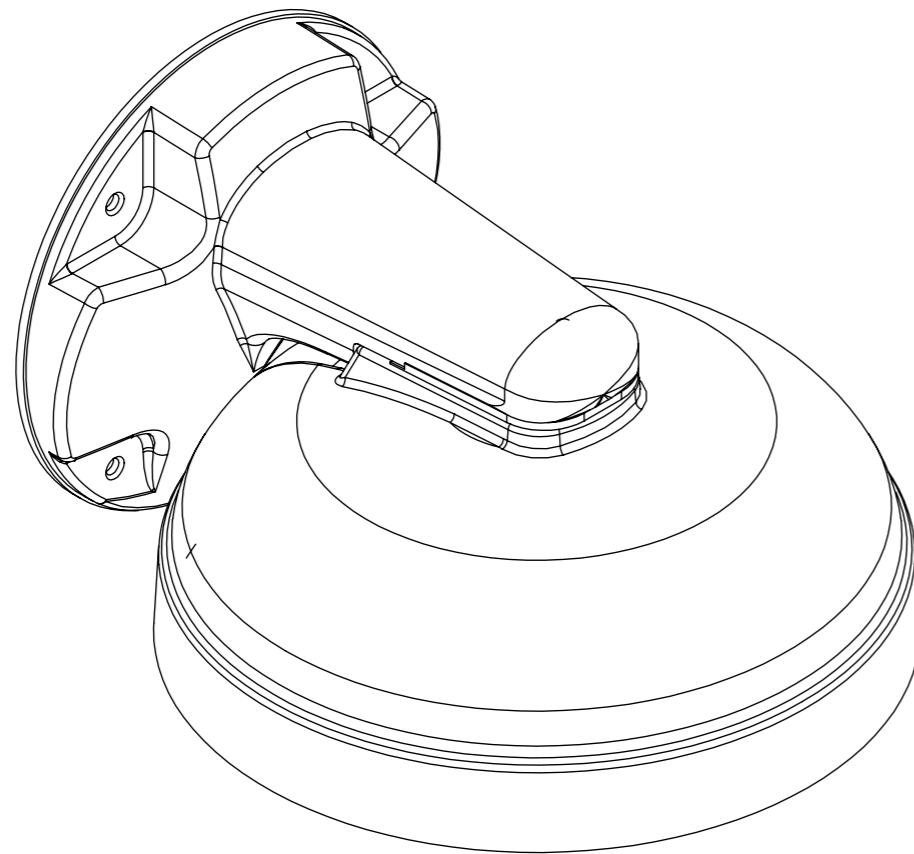

4.76"  
(121mm)

5.66"  
(144mm)

5.35"  
(136mm)

DATE	SCALE	MATERIAL
07/03/2018	1 : 2	A
	DESCRIPTION	DWC-PZWM WALL MOUNT BRACKET FOR MULTI-SENSOR CAMERAS