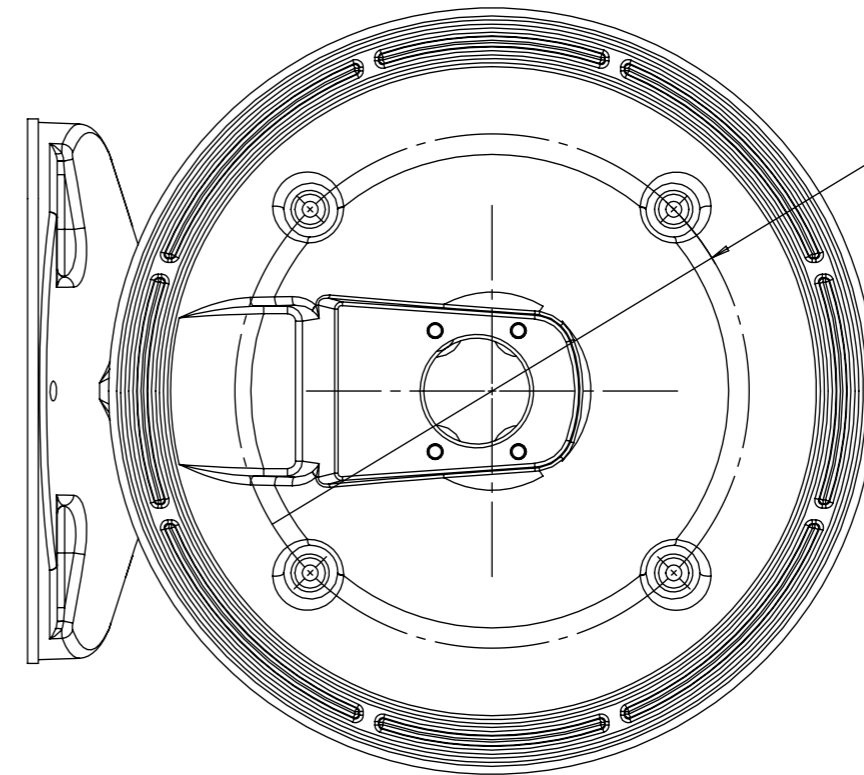

4.76"  
(121mm)

5.66"  
(144mm)

5.35"  
(136mm)

DATE	SCALE	MATERIAL
07/03/2018	1 : 2	A
	DESCRIPTION	DWC-PZWM WALL MOUNT BRACKET FOR MULTI-SENSOR CAMERAS