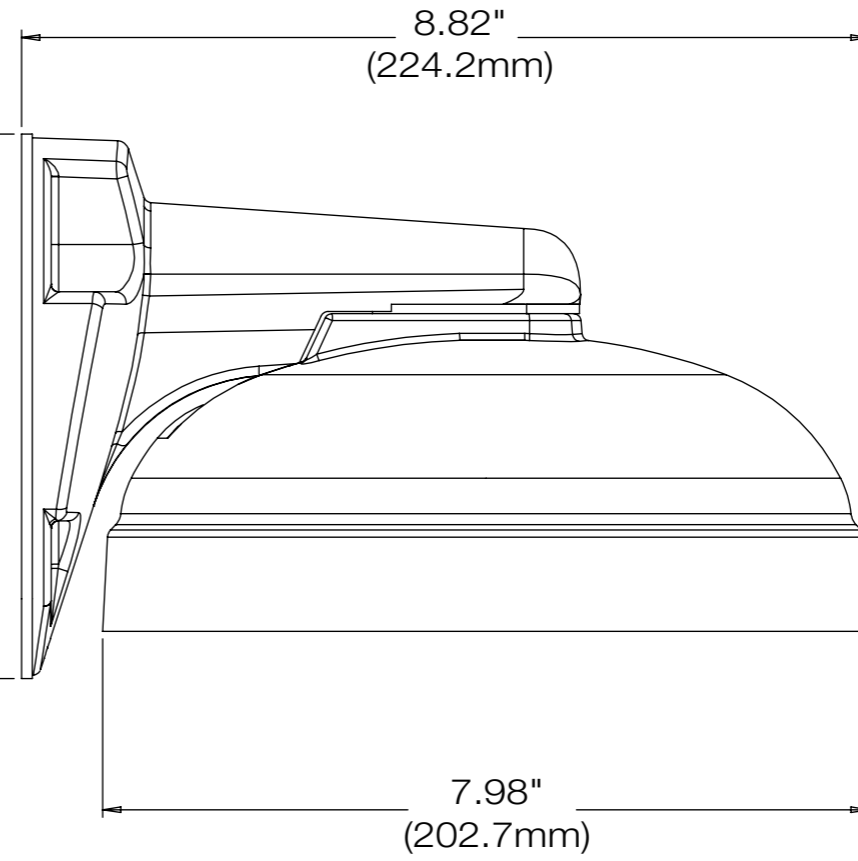

4.76"  
(121mm)

5.66"  
(144mm)

5.35"  
(136mm)

DATE	SCALE	MATERIAL
07/03/2018	1 : 2	A
	DESCRIPTION	DWC-PZWM WALL MOUNT BRACKET FOR MULTI-SENSOR CAMERAS