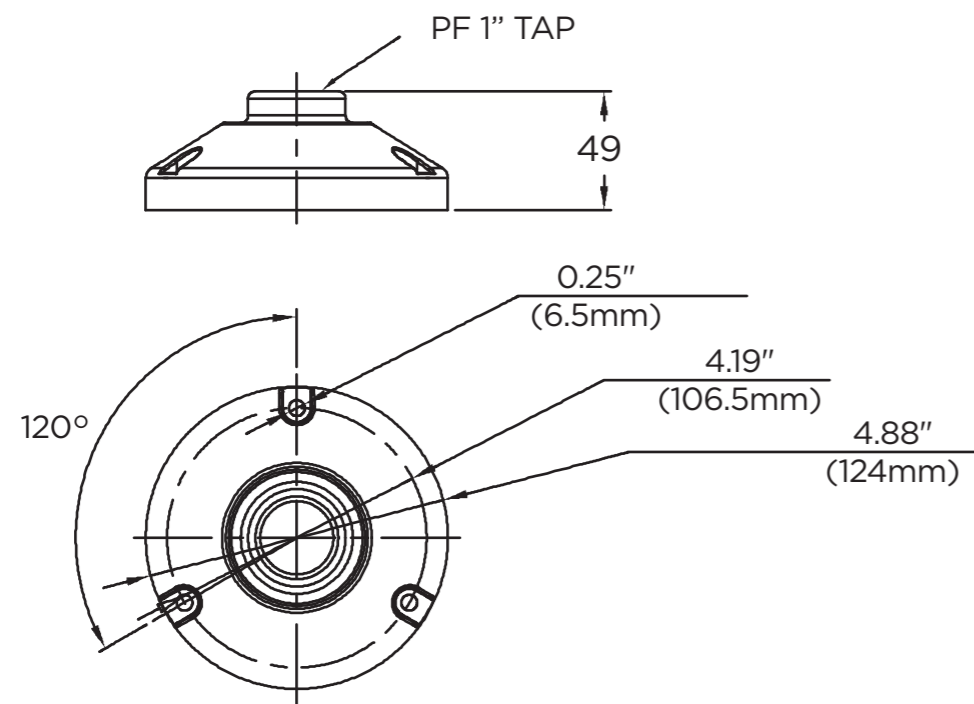

(Mount base size)

DATE	SCALE	MATERIAL	TYPE
01/15/2029	1:1	A	
	DESCRIPTION DWC-P220CMW Ceiling mount bracket for white 20x HD over coax ptz camera		