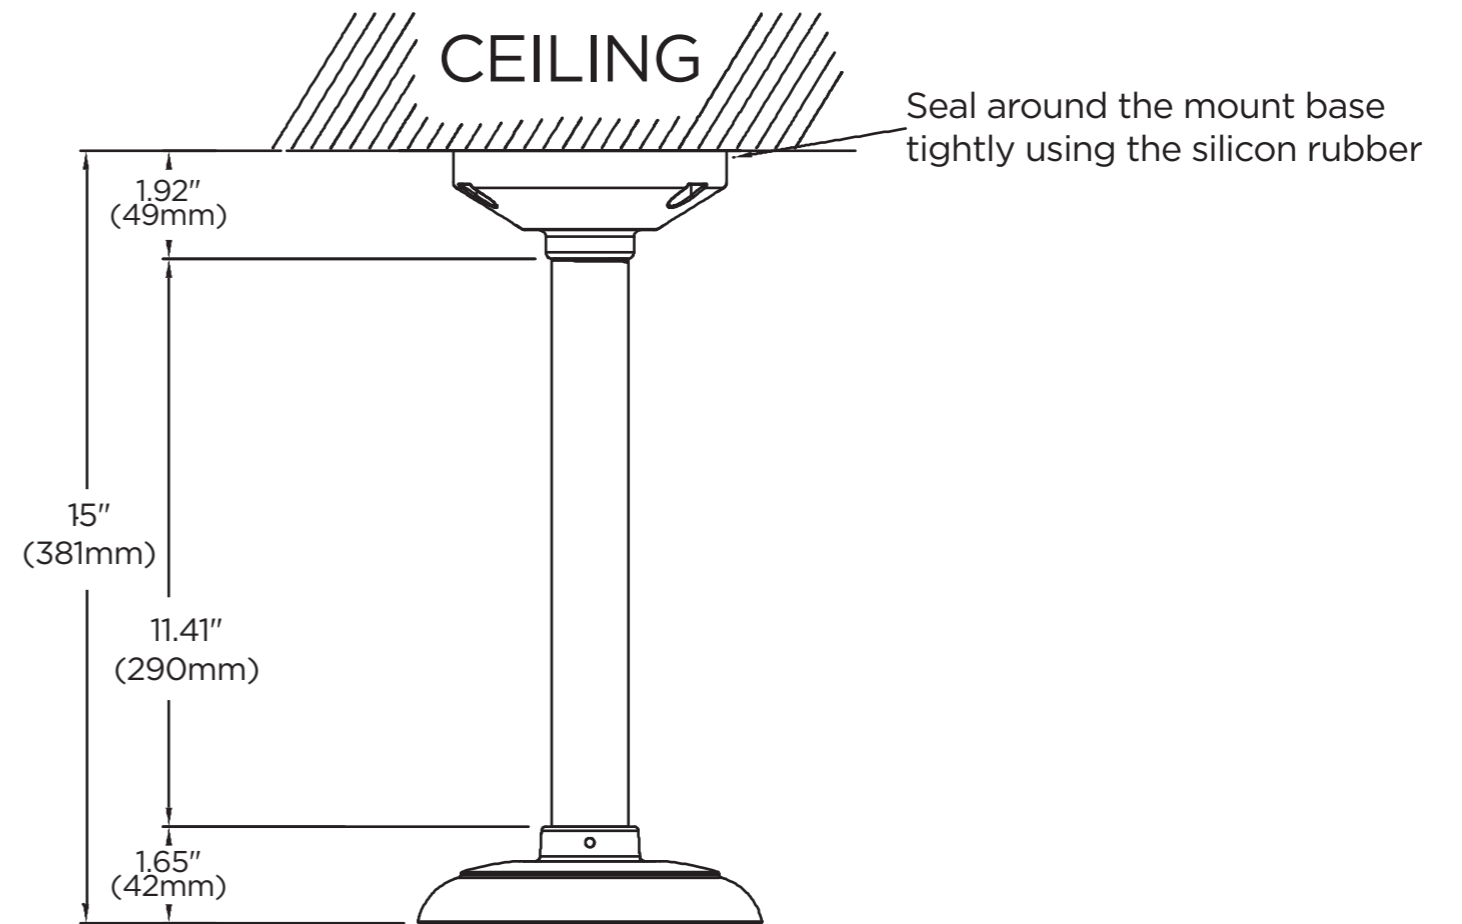

(Mount base size)

DATE	SCALE	MATERIAL	TYPE
01/15/2029	1:1	A	
	DESCRIPTION DWC-P220CMW Ceiling mount bracket for white 20x HD over coax ptz camera		