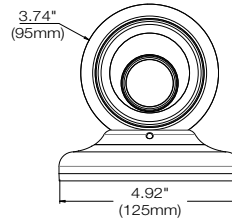

Accessories (Optional)

Dimensions

Unit: Inch (mm)

Specifications

IMAGE	
Image sensor	5MP 1/2.8" CMOS
Total pixels	2592 (H) X 1944 (V)
Minimum scene illumination	0.13 lux (color) 0.0 lux (B/W)
LENS	
Focal length	2.8mm, F1.8
Lens type	Fixed lens
HFOV / VFOV	103° / 78°
IR distance	100ft range
OPERATIONAL	
Intelligent Video Analytics	IVA license: intrusion, line crossing, counting line, loitering, enter, exit, tamper IVA+ license: object removed, tailgating, direction, stopped, appear, disappear, object left
Shutter mode	Auto, manual, anti-flicker, slow shutter
Shutter speed	1/15 - 1/32000
Slow shutter	1/2, 1/3, 1/5, 1/6, 1/7.5, 1/10
Auto gain control	Auto
Day and night	Auto, day (color), night (B/W)
Smart DNR™ 3D Digital noise reduction	3D-DNR
Wide Dynamic Range (WDR)	True WDR, 120dB
Privacy zone	16 programmable privacy masks
Backlight compensation (BLC)	Yes
Mirror and flip	Yes
Alarm notifications	Notifications via e-mail and FTP server recording
NETWORK	
LAN	RJ45 (10/100Base-T)
Video Compression type	H.265, H.264, MJPEG
Resolution	H.265: 2592x1944, 2304x1296, 2.1MP/1080p, 720p, VGA, D1, CIF H.264: 2592x1944, 2304x1296, 2.1MP/1080p, 720p, VGA, D1, CIF MJPEG: 2.1MP/1080p, 720p, 800x600, VGA, 768x432, D1, CIF
Frame rate	Up to 30fps at all resolutions
Video bitrate	H.265 / H.264: 32Kbps - 14Mbps MJPEG: 1Mbps - 40Mbps
Bitrate control	H.265 dual-stream or simultaneous H.265 / H.264 / MJPEG
Streaming capability	Dual-stream at different rates and resolutions
IP	IPv4, IPv6
Protocol	TCP/IP, UDP, AutoIP, RTP (UDP/TCP), RTSP, NTP, HTTP, HTTPS, SSL, DNS, DDNS, DHCP, FTP, SMTP, ICMP, SNMPv1/v2/v3 (MIB-2), ONVIF
Security	HTTPS (TLS), IP filtering, 802.1x, digest authentication (ID/PW)
ONVIF conformance	Yes
OS: Windows®, Mac® OS, Linux®	
Web viewer	Browser: IE®, Google Chrome®, Mozilla Firefox®, Safari® NOTE: Chrome browser is recommended for IVA configuration
Video management software	DW Spectrum® IPVMS
ENVIRONMENTAL	
Operating temperature	-4°F - 122°F (-20°C - 50°C)
Operating humidity	10-90% (non-condensing)
IP rating	IP67-rated
IK rating	IK10 impact-resistant
Other certifications	UL listed, CE, FCC, RoHS
ELECTRICAL	
Power requirement	DC 12V, PoE IEEE 802.3af Class3. (Adapter not included)
Power consumption	DC12V: max 6.5W PoE: max 7.8W
MECHANICAL	
Material	Aluminum vandal ball housing
Dimensions	4.92" x 4.8" (125 x 122 mm)
Weight	1.76 lbs (0.8 kg)
Warranty	5 year warranty