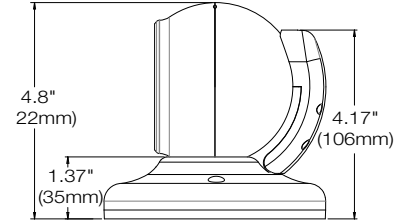

Accessories (Optional)

Dimensions

Unit: Inch (mm)

Specifications

IMAGE	
Image sensor	5MP 1/2.8" CMOS
Total pixels	2592 (H) X 1944 (V)
Minimum scene illumination	0.13 lux (color) 0.0 lux (B/W)
LENS	
Focal length	2.8mm, F1.8
Lens type	Fixed lens
HFOV / VFOV	103° / 78°
IR distance	100ft range
OPERATIONAL	
Intelligent Video Analytics	IVA license: intrusion, line crossing, counting line, loitering, enter, exit, tamper IVA+ license: object removed, tailgating, direction, stopped, appear, disappear, object left
Shutter mode	Auto, manual, anti-flicker, slow shutter
Shutter speed	1/15 - 1/32000
Slow shutter	1/2, 1/3, 1/5, 1/6, 1/7.5, 1/10
Auto gain control	Auto
Day and night	Auto, day (color), night (B/W)
Smart DNR™ 3D Digital noise reduction	3D-DNR
Wide Dynamic Range (WDR)	True WDR, 120dB
Privacy zone	16 programmable privacy masks
Backlight compensation (BLC)	Yes
Mirror and flip	Yes
Alarm notifications	Notifications via e-mail and FTP server recording
NETWORK	
LAN	RJ45 (10/100Base-T)
Video Compression type	H.265, H.264, MJPEG
Resolution	H.265: 2592x1944, 2304x1296, 2.1MP/1080p, 720p, VGA, D1, CIF H.264: 2592x1944, 2304x1296, 2.1MP/1080p, 720p, VGA, D1, CIF MJPEG: 2.1MP/1080p, 720p, 800x600, VGA, 768x432, D1, CIF
Frame rate	Up to 30fps at all resolutions
Video bitrate	H.265 / H.264: 32Kbps - 14Mbps MJPEG: 1Mbps - 40Mbps
Bitrate control	H.265 dual-stream or simultaneous H.265 / H.264 / MJPEG
Streaming capability	Dual-stream at different rates and resolutions
IP	IPv4, IPv6
Protocol	TCP/IP, UDP, AutoIP, RTP (UDP/TCP), RTSP, NTP, HTTP, HTTPS, SSL, DNS, DDNS, DHCP, FTP, SMTP, ICMP, SNMPv1/v2/v3 (MIB-2), ONVIF
Security	HTTPS (TLS), IP filtering, 802.1x, digest authentication (ID/PW)
ONVIF conformance	Yes
OS: Windows®, Mac® OS, Linux®	
Web viewer	Browser: IE®, Google Chrome®, Mozilla Firefox®, Safari® NOTE: Chrome browser is recommended for IVA configuration
Video management software	DW Spectrum® IPVMS
ENVIRONMENTAL	
Operating temperature	-4°F - 122°F (-20°C - 50°C)
Operating humidity	10-90% (non-condensing)
IP rating	IP67-rated
IK rating	IK10 impact-resistant
Other certifications	UL listed, CE, FCC, RoHS
ELECTRICAL	
Power requirement	DC 12V, PoE IEEE 802.3af Class3. (Adapter not included)
Power consumption	DC12V: max 6.5W PoE: max 7.8W
MECHANICAL	
Material	Aluminum vandal ball housing
Dimensions	4.92" x 4.8" (125 x 122 mm)
Weight	1.76 lbs (0.8 kg)
Warranty	5 year warranty