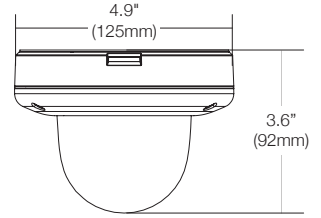

Dimensions
Unit: Inch (mm)

Specifications

IMAGE	
Image sensor	5MP 1/2.8" CMOS
Total pixels	2592(H) X 1944(V)
Minimum scene illumination	0.08 lux (color) 0.0 lux (B/W)
Video output	Local video output CVBS 1.0V p-p (75Ω), 4:3 aspect ratio
LENS	
Focal length	2.7-13.5mm, F1.4
Lens type	Vari-focal p-iris lens with motorized-zoom and auto-focus
HFOV / VFOV	96° - 31° / 70° - 24°
IR distance	100ft range
Optical zoom / digital zoom	x5 optical zoom
I/O	
Audio in/out and compression	1/1
Audio compression	G.711
Alarm in/out	1/1
OPERATIONAL	
Intelligent Video Analytics	IVA license: intrusion, line crossing, counting line, loitering, enter, exit, tamper IVA+ license: object removed, tailgating, direction, stopped, appear, disappear, object left
Shutter mode	Auto, manual, anti-flicker, slow shutter
Shutter speed	1/15 - 1/32000
Slow shutter	1/2,1/3,1/5,1/6,1/7.5, 1/10
Auto gain control	Auto
Day and night	Auto, day (color), night (B/W)
Smart DNR™ 3D digital noise reduction	3D-DNR
Wide Dynamic Range (WDR)	True WDR, 120dB
Privacy zone	16 programmable privacy masks
Backlight Compensation (BLC)	Yes
Mirror and flip	Yes
Alarm notifications	Notifications via e-mail notifications, FTP, alarm output and SD card recording
Memory slot	Micro SD / SDHC / SDXC (card not included)
NETWORK	
LAN	10/100 Base-T
Video compression type	H.265, H.264, MJPEG
Resolution	H.265: 2592x1944, 2304x1296, 2.1MP/1080p, 720p, VGA, D1, CIF H.264: 2592x1944, 2304x1296, 2.1MP/1080p, 720p, VGA, D1, CIF MJPEG: 2.1MP/1080p, 720p, 800x600, VGA, 768x432, D1, CIF
Frame rate	Up to 30fps at all resolutions
Video bitrate	H.264 / H.265: 32Kbps - 14Mbps MJPEG: 1Mbps - 40Mbps
Bitrate control	Multi-streaming CBR/VBR at H.264, H.265 (controllable frame rate and bandwidth)
Streaming capability	Dual-stream at different rates and resolutions
IP	IPv4, IPv6
Protocol	TCP/IP, UDP, AutoIP, RTP (UDP/TCP), RTSP, NTP, HTTP, HTTPS, SSL, DNS, DDNS, DHCP, FTP, SMTP, iCMP, SNMPv1/v2/v3 (MIB-2), ONVIF
Security	HTTPS (TLS), IP filtering, 802.1x, digest authentication (ID/PW)
ONVIF conformance	Yes
Web viewer	OS: Windows®, Mac® OS, Linux® Browser: IE®, Google Chrome®, Mozilla Firefox®, Safari® NOTE: Chrome browser is recommended for IVA configuration
Video management software	DW Spectrum® IPVMS
ENVIRONMENTAL	
Operating temperature	-4°F - 122°F (-20°C - 50°C)
Operating humidity	10-90% RH (non-condensing)
IP and IK rating	IP66-rated, IK10 impact resistant
Other certifications	UL listed, CE, FCC, RoHS
ELECTRICAL	
Power requirement	DC 12V, PoE IEEE 802.3af Class3. (Adapter not included)
Power consumption	DC12V: max7.4W PoE: max8.7W
MECHANICAL	
Material	Aluminum vandal housing, polycarbonate dome
Dimensions	4.9" x 3.6" (125 x 92 mm)
Weight	1.12 lb (0.51kg)
Warranty	5 year warranty