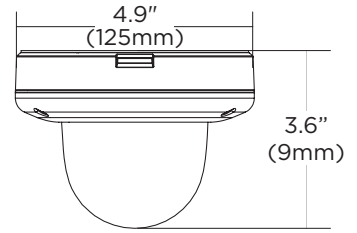

Accessories (Optional)

DWC-VFZWM
Wall mount bracket

DWC-VFZJUNC
Junction box

DWC-VFZCM
Ceiling mount bracket

Dimensions

unit: inch (mm)

Specifications

Designed and engineered in U.S.A and Korea