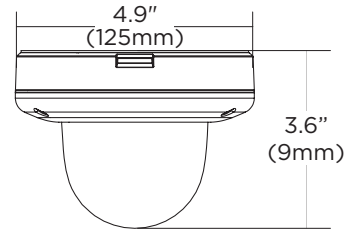

Accessories (Optional)

DWC-VFZWV
Wall mount bracket

DWC-VFZJUNC
Junction box

DWC-VFZCM
Ceiling mount bracket

Dimensions

unit: inch (mm)

Specifications

Designed and engineered in U.S.A and Korea