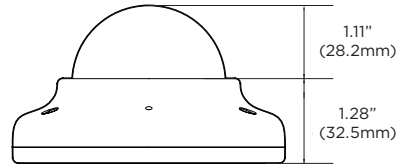

Accessories (optional)

DWC-V7CMW
Ceiling mount
bracket

DWC-V7JUNCW
Junction box

DWC-V7WMW
Wall mount
bracket

DWC-V7DECO
5x decorative rings

Dimensions

Unit: Inch (mm)

Specifications