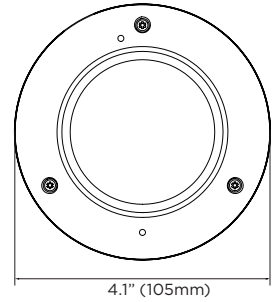

Accessories (optional)

DWC-V7CMW
Ceiling mount
bracket

DWC-V7JUNCW
Junction box

DWC-V7WMW
Wall mount
bracket

DWC-V7DECO
5x decorative rings

Dimensions

Unit: Inch (mm)

Specifications