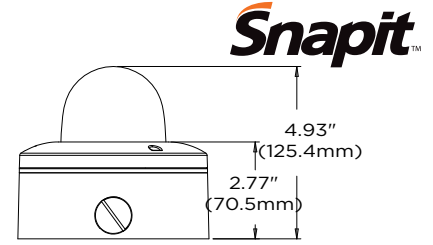

Accessories (Optional)

DWC-V4CMW
Ceiling mount bracket

DWC-V4WMW
Wall mount bracket

Dimensions

unit: Inch (mm)

Specifications

IMAGE	
Image sensor	5MP 1/2.8" CMOS
Total pixels	2592(H) X 1944(V)
Minimum scene illumination	0.08 lux (color) 0 lux (B/W)
Video output	Local video output CVBS 1.0V p-p (75Ω), 4:3 aspect ratio
LENS	
Focal length	2.7 - 13.5mm, F1.4
Lens type	Vari-focal p-iris lens with motorized zoom and auto-focus
HFOV / VFOV	96° - 31° / 70° - 24°
IR distance	100ft range
Optical zoom	x5 optical zoom
I/O	
Audio in / out	1/1
Audio compression	G.711
Alarm in / out	1/1
OPERATIONAL	
Intelligent Video Analytics	IVA license: intrusion, line crossing, counting line, loitering, enter, exit, tamper IVA+ license: object removed, tailgating, direction, stopped, appear, disappear, object left
Shutter mode	Auto, manual, anti-flicker, slow shutter
Shutter speed	1/15 - 1/32000
Slow shutter	1/2, 1/3, 1/5, 1/6, 1/7.5, 1/10
Auto gain control	Auto
Day / night	Auto, day (color), night (B/W)
Smart DNR™ 3D digital noise reduction	3D-DNR
Wide dynamic range (WDR)	True WDR, 120dB
Privacy zone	16 programmable privacy masks
Mirror and flip	Yes
Alarm notifications	Notifications via e-mail, FTP server, alarm output activation or SD card recording
Memory slot	Micro SD / SDHC / SDXC (card not Included)
NETWORK	
LAN	RJ45 (10/100Base-T)
Video compression type	H.265, H.264, MJPEG
Resolution	H.265: 2592x1944, 2304x1296, 21MP/1080p, 720p, VGA, D1, CIF H.264: 2592x1944, 2304x1296, 21MP/1080p, 720p, VGA, D1, CIF MJPEG: 21MP/1080p, 720p, 800x600, VGA, 768x432, D1, CIF
Frame rate	Up to 30fps at all resolutions
Video bitrate	100Kbps - 10Mbps, Multi-rate for Preview and Recording
Bitrate control	Multi-streaming CBR/VBR at H.264, H.265 (controllable frame rate and bandwidth)
Streaming capability	Dual-stream at different rates and resolutions
IP	IPv4, IPv6
Protocol	TCP/IP, UDP, AutoIP, RTP (UDP/TCP), RTSP, NTP, HTTP, HTTPS, SSL, DNS, DDNS, DHCP, FTP, SMTP, ICMP, SNMPv1/v2/v3 (MIB-2), ONVIF
Security	HTTPS (TLS), IP filtering, 802.1x, digest authentication (ID/PW)
ONVIF conformance	Yes
Web viewer	OS: Windows®, Mac® OS, Linux® Browser: Internet Explorer®, Google Chrome®, Mozilla Firefox®, Safari® NOTE: Chrome browser is recommended for IVA configuration
Video management software	DW Spectrum® IPVMS
ENVIRONMENTAL	
Operating temperature	-40°F - 122°F (-40°C - 50°C)
Operating humidity	10-90% RH (non-condensing)
IP rating	IP68-rated
IK rating	IK10 impact-resistant
Other certifications	UL listed, CE, FCC, RoHS
ELECTRICAL	
Power requirement	DC12V, PoE IEEE 802.3af Class 3 (Adapter not Included)
Power consumption	DC12V: max 8.3W, PoE: max 10.5W
MECHANICAL	
Material	Snapit™ aluminum vandal housing, polycarbonate dome
Dimensions	5.47" x 4.93" (139 x 125.4 mm)
Weight	2.75 lbs (1.25kg)
Warranty	5 years warranty