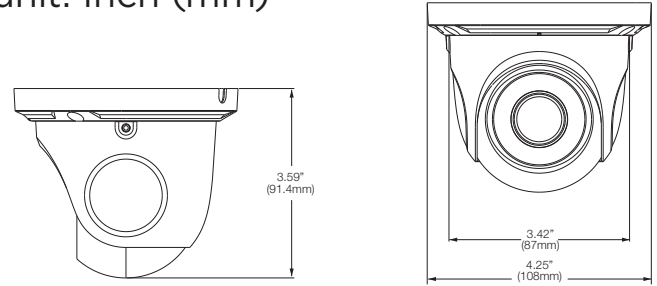

Mounting accessories (Optional)

Dimensions

unit: Inch (mm)

Specifications

IMAGE	
Image sensor	1/3" CMOS
Total pixels	2688 (H) x 1520 (V)
Minimum scene illumination	0.045 lux (color) 0.0 lux (B&W)
S/N ratio	50dB
Video output	CVBS video output (BNC D1)
LENS	
Focal length	6.0mm, F1.6
Lens type	Fixed lens
Field of view (FoV)	50°
IR distance	65ft range
I/O	
Audio in / out	1/0
Audio compression	G.711A / U
OPERATIONAL	
Shutter mode	Auto, manual
Shutter speed	1/25s - 1/100000s
Auto gain control	Auto
Day / night	Auto, day (color), night (B/W), schedule
Smart DNR™ 3D digital noise reduction	2D / 3D DNR
Wide Dynamic Range (WDR)	True WDR low, middle, high
Wide Dynamic Range (WDR) dB	120dB
Privacy zone	4 programmable privacy masks
Camera analytics	Line crossing, perimeter intrusion, video tampering detection (scene change, video blur, abnormal color detection)
Alarm notifications	Notifications via e-mail or FTP server
NETWORK	
LAN	802.3 compliance 10/100 LAN
Video compression type	H.265, H.264, MJPEG
Resolution	4MP (2592x1520)
Frame rate	Up to 30fps at all resolutions
Video bitrate	64 Kbps - 10 Mbps
Bitrate control	Multi-streaming CBR/VBR at H.264/ H.265 (controllable frame rate and bandwidth)
Streaming capability	Dual-stream at different rates and resolutions
IP	IPv4, IPv6
Protocol	TCP / IP, UDP, DHCP, NTP, RTSP, PPPoE, DDNS, SMTP, FTP
Security	IP filtering, MAC filtering, authentication (ID/PW), SSL/TLS
ONVIF conformance	Yes
Web viewer	OS: Windows® Browser: Internet Explorer
Video management software	DW Spectrum® IPVMS
ENVIRONMENTAL	
Operating temperature	-4°F - 122°F (-20°C - 50°C)
Operating humidity	10-90% RH (non-condensing)
IP rating	IP66 certified weather and tamper resistant
IK rating	IK10 rated impact resistant
Other certifications	CE, FCC, RoHS
ELECTRICAL	
Power requirement	DC12V, PoE (IEEE 802.3af class 2).
Power consumption	LED on: 5W LED off: 2.5W
MECHANICAL	
Material	Metal turret housing
Dimensions	3.4" x 4.25" (87 x 108 mm)
Weight	0.94 lb (0.427kg)