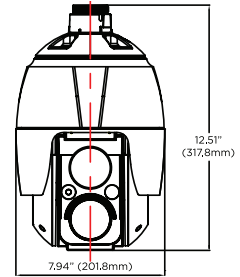

Accessories (Required. Sold Separately.)

Dimensions

Unit: Inch (mm)

Specifications

IMAGE	
Image sensor	3MP 1/2.8" CMOS sensor
Total pixels	2065 x 1565
Active pixels	2048 x 1536
Scanning system	Progressive scan
Minimum scene illumination	0.35 lux (color) 0 lux (B/W)
LENS	
Focal length	4.6-165.6mm
Lens type	Motorized zoom PTZ lens
IR distance	1148ft (350m) range
Angle of view	58.1-9°
Digital zoom / zoom	36x optical zoom
I/O	
Audio input / output	1/1
Audio compression	G.711
Audio Alert	User-defined 3 audio files
Alarm input / output	4/1
Manual triggers	4 Programmable Trigger
OPERATIONAL	
Shutter mode	Auto, flicker free mode,
Shutter speed	1/10,000-1sec
Backlight	Yes
De-fog	Yes
Wide dynamic range (WDR)	True WDR
Wide dynamic range (WDR) dB	120dB
Smart DNR™ 3D digital noise reduction	2DNR, 3DNR
White balance	Auto, manual
Day and night	Auto, day (color), night (B/W)
Mirror / flip	Yes
Privacy zones	16 programmable privacy masks
Motion detection	16 programmable motion zones (8 include areas and 8 exclude areas)
Memory slot	Micro SD / SDHC / SDXC card. (card not included)
SD card recording mode	Event and continuous recording
Event buffering	FTP Pre: 30sec, Post: 30sec SD card Pre: 10sec, Post: 60sec
Alarm notifications	Notifications via e-mail, FTP server, alarm output activation, audio output activation, preset activation, notification server, XML notifications or SD card recording.
PTZ FUNCTION	
Pan range	360° endless
Pan speed	Max. 380°/sec. (preset)
Tilt range	-10-190°
Tilt speed	Max. 380°/sec. (preset)
Preset	256
Tour	8
Pattern	8
Home function	Yes
NETWORK	
LAN	RJ-45 (10/100Base-T)
Video compression type	H.265 (main profile), H.264 (baseline, main, high profile), MJPEG
Resolution	2048x1536, 1920x1080, 1440x1080, 1280x1024/720, 1024x768, 800x600/480, D1, 640x480, 400x240, CIF
Video bitrate	Quad stream (H.265x3 / H.264, MJPEGx1)
Smart Codec	Hi-stream
Bitrate control	Multi-streaming CVBR/VBR at H.265, H.264 (Controllable frame rate and bandwidth)
Frame rate	Up to 30fps at all resolutions
Streaming capability	Dual-stream at different rates and resolutions
IP	IPv4, IPv6
Protocol	TCP/IP, UDP, HTTP, HTTPS, QoS, FTP, UPnP, RTP, RTSP, RTCP, DHCP, ARP, Zeroconf, Bonjour
Security	Password authentication, multi-user authority, IP filtering, HTTPS (SSL)
Maximum user access	Live: 10 users, playback: 3 users
ONVIF conformance	Yes
Web viewer	OS: Windows®, MAC® OS, Linux® Browser: Internet Explorer®
Network time sync	NTP Server, synchronized computer, manual
Software reset	Restart, reset, factory default
Remote upgrade	Backup and restore
ENVIRONMENTAL	
Operating temperature	-22°F - 131°F (-30°C - 55°C)
Operating humidity	0-90% RH (non-condensing)
IK rating	IK-10 impact
IP rating	IP66 rated weather and tamper-resistant
Other certifications	CE, FCC, RoHS
ELECTRICAL	
Power requirement	PoE (UPoE, Class 4), DC 12V
Power consumption	PoE: 28W, 500mA DC 12V: 28W, 2.3A
MECHANICAL	
Material	Aluminum PTZ, polycarbonate dome
Dimensions	7.94" x 12.51" (201.8 x 317.8 mm)
Weight	Approx. 11.24 lbs (5.1 kg)