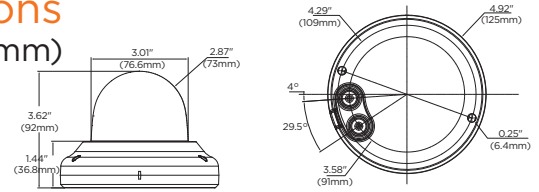

Dimensions

Unit: Inch (mm)

Summary

This NDAA-compliant MEGApix IP camera provides 4K resolution at real-time 30fps. The camera features Star-Light Plus color in near-total darkness technology for quality video in any lighting conditions and a 2.7-13.5mm vari-focal auto-focus lens with motorized zoom and 5x optical zoom.