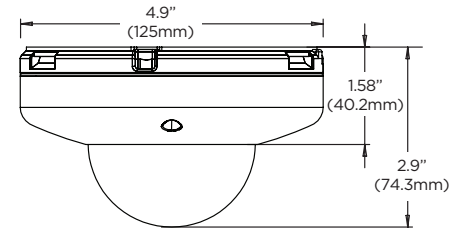

Summary

This MEGApix® IVA™ IP camera is your gateway to powerful video analytics features. It is NDAA compliant and provides 5MP resolution at real-time 30fps. The MEGApix IVA cameras have a powerful engine to detect and classify people and vehicles in real-time. IVA+ license upgrade offers advanced Video Content Analysis detection capabilities. This camera includes 4.0, 6.0 and 8.0mm fixed lens options, simultaneous H.265/H.264/MJPEG codec support and Star-Light Plus™ color in near-total darkness technology for quality video in any lighting condition, all in an IP66-rated, IK-10 impact resistant ultra low-profile vandal dome housing. All MEGApix® cameras are ONVIF conformant, assuring their successful integration with any open platform solution on the market.

Features

- 5MP 1/2.8" image sensor at real-time 30fps
- Star-Light Plus™ color in near-total darkness technology
- Intelligent Video Analytics (IVA)
- Extended Intelligent Video Analytics (IVA+ license required)
- Seamless integration and control of IVA rules with DW Spectrum® IPVMS
- Reduce false alarms
- Increase your recording storage with logic rules and smart recording
- 4.0mm fixed lens (DWC-MF5Wi4TW)
- 6.0mm fixed lens (DWC-MF5Wi6TW)
- 8.0mm fixed lens (DWC-MF5Wi8TW)
- True Wide Dynamic Range (WDR)
- Triple codecs (H.265, H.264, MJPEG) with simultaneous streaming
- 50' Smart IR™ with intelligent camera sync
- Ultra low-profile vandal dome camera
- Smart DNR™ 3D digital noise reduction
- True day/night mechanical IR cut filter
- Programmable privacy zones
- Auto gain control (AGC)
- Auto white balance (AWB)
- Motion detection
- Two-way audio
- Micro SD/SDHC/SDXC class 10 card slot (card not included)
- PoE class 2 and DC12V
- UL listed
- NDAA compliant
- IP66 environmental-rated dust-tight and water-resistant
- IK 10-rated impact-resistant
- 5 year warranty