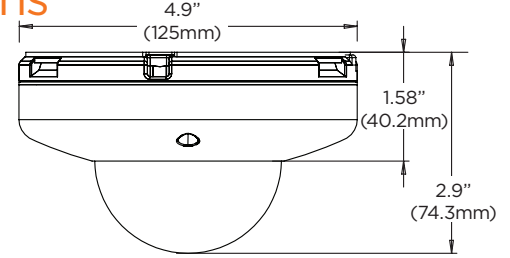

Accessories (Optional)

DWC-VFZWM
Wall mount
bracket

DWC-VFZJUNC
Junction box

DWC-VFZCM
Ceiling mount
bracket

Dimensions

unit: inch (mm)

Specifications

Designed and engineered in U.S.A and Korea