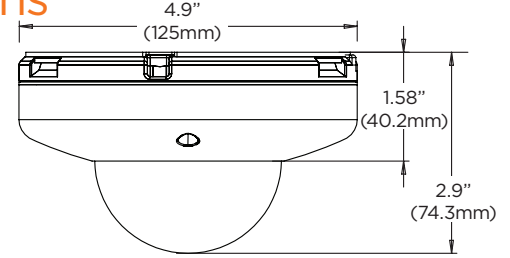

Accessories (Optional)

DWC-VFZWM
Wall mount bracket

DWC-VFZJUNC
Junction box

DWC-VFZCM
Ceiling mount bracket

Dimensions

unit: inch (mm)

Specifications

Designed and engineered in U.S.A and Korea