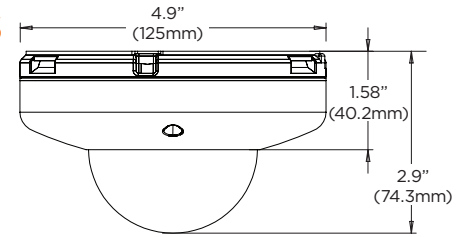

* On supported models

Accessories (Optional)

DWC-VFZWM
Wall mount
bracket

DWC-VFZJUNC
Junction box

DWC-VFZCM
Ceiling mount
bracket

Dimensions

unit: mm (inch)

Specifications