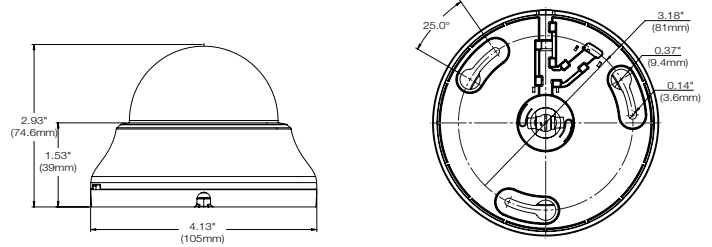

## Summary

This MEGApix® IP camera provides 2.1MP/1080p resolution at real-time 30fps. The indoor dome camera includes a 2.8mm fixed lens and simultaneous H.265/H.264/MJPEG codec support and brings the capabilities of a robust camera in a small and discrete housing. All MEGApix® cameras are ONVIF conformant, assuring their successful integration with any open platform solution on the market.

## Features

- 2.1MP/1080p 1/2.9" image sensor at real-time 30fps
- 2.8mm fixed lens
- Digital Wide Dynamic Range (D-WDR)
- Triple codecs (H.265, H.264, MJPEG) with simultaneous streaming
- 50' Smart IR™ with intelligent camera sync
- Smart DNR™ 3D digital noise reduction
- True day/night mechanical IR cut filter
- Programmable privacy zones
- Auto gain control (AGC)
- Backlight compensation (BLC)
- Auto white balance (AWB)
- Motion detection
- Web server built-in
- PoE class 2 and DC12V
- UL listed
- ONVIF conformant, profile S
- 5 year warranty

## Dimensions unit: Inch (mm)