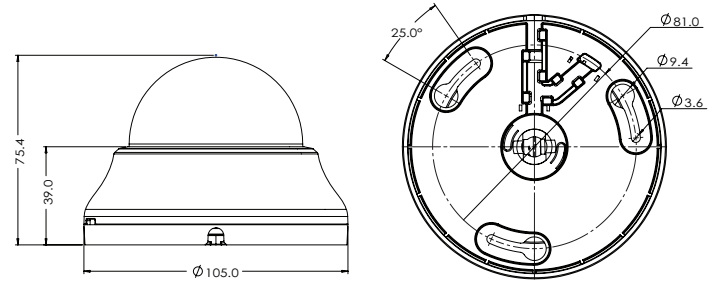

## Summary

MEGApiX<sup>®</sup> 2.1MP network cameras provide real-time 1080p High Definition video at 30fps. Advanced technologies include Digital Slow Shutter and Electronic Day/Night for clear images in challenging lighting conditions. A built-in Web-Server and user-friendly interface make these cameras easy to use. Power over Ethernet simplifies installation by providing both power and the network connection through a single cable. All cameras are ONVIF conformant, assuring their successful integration with other open platform video surveillance products. Housed in our attractive dome enclosure, these cameras provide the industry-leading benefits of MEGApiX<sup>®</sup> technology at an affordable price.

## Dimensions (unit : mm [inch])

**5 YEAR WARRANTY**

## Specifications

IMAGE	
Image Sensor	1/2.7" 2.1M CMOS
Total Pixels	1930 x 1088
Minimum Scene Illumination	F2.0 (30IRE): 1.4 Lux [Color]
LENS	
Focal Length	4.0mm Lens, F2.0
Lens Type	Fixed Lens
Angle of View	82°
OPERATIONAL	
Shutter Mode	Auto
Shutter Speed	1/30(25)sec ~ 1/10,000sec
White Balance	Auto Indoor/Auto Outdoor/Push/Manual/Hold
Auto Gain Control	Max 64dB
Day and Night	Auto, Day, Night, Schedule
NETWORK	
LAN	802.3 Compliance 10/100 base T LAN
Video Compression Type	H.264, MJPEG
Resolution	1080p / D1 / VGA / CIF / QVGA
Frame Rate	1-30fps
Streaming Capability	Multi Streaming CBR/VBR (Controllable frame rate and Bandwidth)
IP	IPv4, IPv6
Protocol	ONVIF, TCP/IP, UDP/IP, RTP(UDP), RTP(TCP), RTSP, NTP, HTTP, DNS, DDNS, DHCP
Maximum User Access	4 Users
OnVIF Conformance	OnVIF Profile S
Web Viewer	Browser: Internet Explorer, Google Chrome, Firefox OS: Windows 7
ENVIRONMENTAL	
Operating Temperature	-10°C ~ 50°C (14°F ~ 122°F)
Operating Humidity	Less than 90% (Non-Condensing)
Other Certifications	FCC, CE, ROHS
ELECTRICAL	
Power Requirements	DC 12V, POE IEEE 802.3af Class 2
Power Consumption	2W, 165mA
MECHANICAL	
Material	Plastic
Dimensions	4.13 x 2.93 in (105 x 74.6mm)
Weight	0.55lbs (250g)