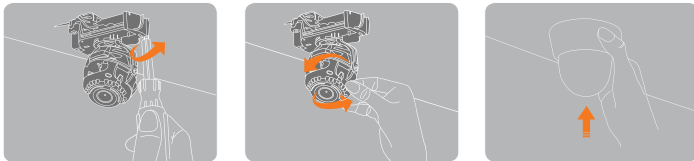

Dimensions

unit : Inch (mm)

Specifications

Snapit™

2.1 Megapixel
WDR
2.8–12mm Auto Focus Lens
P-Iris Lens
Smart IR™
5 YEAR Warranty

Snapit Easy Installation

1 Two Screw Installation **2** Adjustment **3** Snap It

Summary

These MEGApix® IP cameras deliver crystal-clear images at 2.1 Megapixel 1080p resolution and real-time 30fps. The unique Snapit™ housing is easy to install and includes CleanView™ dome treatment. All MEGApix® cameras are ONVIF conformant, assuring their successful integration with any open platform solution on the market.

Features

- 2.1 Megapixel Image Sensor (1080p, 30fps)
- Wide Dynamic Range (WDR)
- Dual Codecs (H.264, MJPEG) with Simultaneous Streaming
- 2.8–12mm Remote Auto Focus P-Iris Lens
- Snapit™ Easy Installation Housing
- Smart IR™ with Intelligent Camera Sync. 70ft Range
- Smart DNR™ 3D Digital Noise Reduction
- True Day/Night with Mechanical IR Cut Filter
- Auto Gain Control (AGC)
- Auto White Balance (AWB)
- Programmable Privacy Zones
- Motion Detection
- Micro SD/SDHC Class 10 Card Slot for Event and Continuous Recording (Card Not Included)
- Alarm Sensor Input
- Relay Output
- Web Server Built-in
- Black Housing Models Available
- PoE and DC12V
- OnVIF Conformant, Profile S