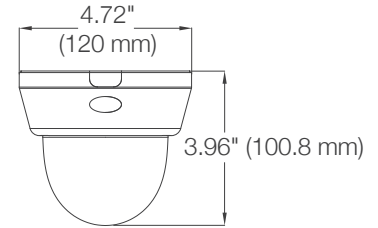

Dimensions

unit : Inch (mm)

Specifications

Snapit™

2.1 Megapixel
WDR
2.8–12mm Auto Focus Lens
P-Iris Lens
Smart IR™
5 YEAR Warranty

Snapit Easy Installation

1 Two Screw Installation **2** Adjustment **3** Snap It

Summary

These MEGApix® IP cameras deliver crystal-clear images at 2.1 Megapixel 1080p resolution and real-time 30fps. The unique Snapit™ housing is easy to install and includes CleanView™ dome treatment. All MEGApix® cameras are ONVIF conformant, assuring their successful integration with any open platform solution on the market.