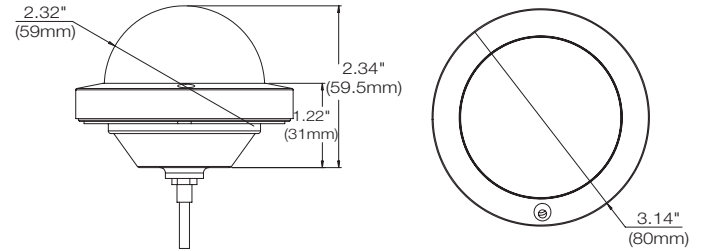

Dimensions

unit: Inch (mm)

Summary

Featuring Star-Light Plus™ color in darkness, 5MP Star-Light Plus™ Universal HD over Coax® cameras deliver crystal-clear images and support HD-Analog, HD-TVI and HD-CVI. The compact micro dome cameras are IP66 rated and can be controlled via the same coax cable using UTC. All DW® Universal HD over Coax® cameras are engineered to work with our VMAX® A1 Plus™ DVRs using your existing coax infrastructure for a cost effective, high resolution surveillance solution.

Features

- Universal HD over Coax® technology with HD-Analog, HD-TVI, HD-CVI
- Star-Light Plus™ color in darkness technology
- 1/2.8" image sensor
- 5MP at 20fps, 4MP at real-time 30fps
- 4.0mm fixed lens
- True wide dynamic range (WDR)
- OSD control via coaxial (UTC)
- 50' Smart IR™ with intelligent camera sync.
- Smart DNR™ 3D digital noise reduction
- True day/night mechanical IR cut filter
- De-Fog™ extreme weather image compensation
- Easy icon driven OSD menu with built-in joystick
- Programmable privacy zones
- Auto gain control (AGC)
- Backlight compensation (BLC)
- Auto white balance (AWB)
- IP66 environmental-rated dust-tight and water-resistant
- IK 10-rated impact-resistant
- 5 year warranty

Specifications

IMAGE	
Image sensor	5MP 1/2.8" CMOS
Active pixels	2608(H) x 1960(V)
Scanning system	Progressive scan
Frequency	60Hz / 50Hz
Signal technology	Universal HD over Coax® technology with HD-Analog, HD-TVI, HD-CVI to 5MP
Synchronization	Internal
Resolution	2592(H) x 1944(V)
Minimum scene illumination	0.16 lux (color) 0 lux (B&W)
Video output	HD-Analog and HD-TVI: 5MP/1944p @ 20fps and 12.5fps HD-Analog, HD-TVI and HD-CVI: 4MP/1440p @ 30fps
LENS	
Focal length	4.0mm
Lens type	Fixed lens
Field of view (FoV)	82°
IR distance	50ft range
OPERATIONAL	
Shutter mode	Auto
Shutter speed	1/30-1/30,000
Backlight (BLC)	Yes
Star-Light (sense-up)	Off - x32
Wide Dynamic Range (WDR)	Double shutter WDR
Wide dynamic range (WDR) dB	120dB
Smart DNR™ 3D digital noise reduction	3D/2D DNR
White balance	Yes
Day / night	Auto, day (color), night (B/W)
Mirror / flip	Yes
Auto gain control	Max 72dB
Motion detection	Yes
Privacy zones	Yes
Sharpness	Yes
Gamma	0.45
De-fog	Yes
RS485 / UTP built-in	UTC
ENVIRONMENTAL	
Operating temperature	-4°F - 122°F (-20°C - 50°C)
Operating humidity	10-90% RH (non-condensing)
IP rating	IP66 environmental-rated dust-tight and water-resistant
IK rating	IK 10-rated impact-resistant
Other certifications	FCC, CE, ROHS
ELECTRICAL	
Power requirements	DC12V
Power consumption	DC12V(LED OFF): 1.98W (165mA) DC12V(LED ON): 2.62W (218mA)
MECHANICAL	
Material	Aluminum vandal housing, polycarbonate micro dome
Dimensions	3.14" x 2.34" (80 x 59.5mm)
Weight	0.56lbs (0.25kg)

Accessories (Optional)