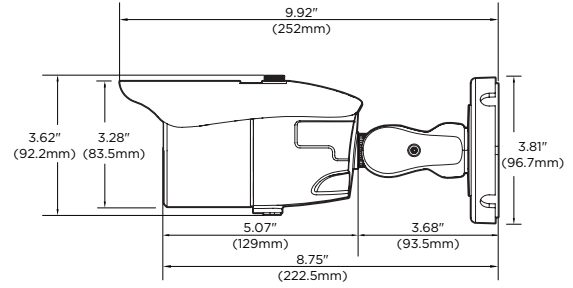

Accessories (Optional)

DWC-BLJUNC
Junction box

DWC-PMB-BU
Pole mount

Dimensions

unit: Inch (mm)

Specifications

IMAGE	
Image sensor	2.1MP/1080p 1/2.9" CMOS
Total pixels	2001(H) X 1121(V)
Minimum scene illumination	0.16 lux (color) 0.0 lux (B/W)
LENS	
Focal length	2.7-13.5mm, F1.6
Lens type	Vari-focal lens
Field of view (FoV)	27° - 89.6°
IR distance	100ft range
OPERATIONAL	
Shutter mode	Auto, manual, anti-flicker, slow shutter
Shutter speed	1/15 - 1/32000
Slow shutter	2X, 3X, 5X, 6X, 7.5X, 10X
Auto gain control	Auto
Day and night	Auto, day (color), night (B/W)
Smart DNR™ 3D digital noise reduction	3D-DNR
Wide Dynamic Range (WDR)	D-WDR
Privacy zone	16 programmable privacy masks
Backlight Compensation (BLC)	Yes
Mirror and flip	Yes
Alarm notifications	Notifications via e-mail and FTP server recording
NETWORK	
LAN	RJ45 (10/100Base-T)
Video compression type	H.265, H.264, MJPEG
Resolution	H.265: 2.1MP/1080p, 720p (main), CIF (sub) H.264: 2.1MP/1080p, 720p (main), CIF (sub) MJPEG: CIF
Frame rate	Up to 30fps at all resolutions
Video bitrate	100Kbps - 10Mbps, multi-rate for preview and recording
Bitrate control	Multi streaming CBR/VBR at H.264, H.265 (controllable frame rate and bandwidth)
Streaming capability	Dual-stream at different rates and resolutions
IP	IPv4
Protocol	TCP/IP, UDP, AutoIP, RTP (UDP/TCP), RTSP, NTP, HTTP, HTTPS, SSL, DNS, DDNS, DHCP, FTP, SMTP, ICMP, SNMPv1/v2/v3(MIB-2), ONVIF
Security	HTTPS (SSL), IP filtering, 802.1x, digest authentication (ID/PW)
ONVIF conformance	Yes
OS: Windows®, Mac® OS, Linux®	
Web viewer	Browser: Internet Explorer®, Google Chrome®, Mozilla Firefox®, Safari®
Video management software	DW Spectrum® IPVMS
ENVIRONMENTAL	
Operating temperature	-4°F - 122°F (-20°C - 50°C)
Operating humidity	10-90% (non-condensing)
IP rating	IP6-rated
Other certifications	UL listed, CE, FCC, RoHS
ELECTRICAL	
Power requirement	DC 12V, PoE (IEEE 802.3af Class 3). (Adapter not included)
Power consumption	DC12V: max 5.2W PoE: max 7.0W
MECHANICAL	
Material	Aluminum bullet housing
Dimensions	9.92" x 3.81" (252 x 96.7 mm)
Weight	1.65 lbs (0.75kg)
Warranty	5 year warranty