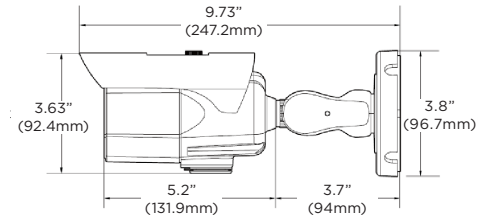

Dimensions
Unit: Inch (mm)

Specifications

IMAGE	
Image sensor	5MP 1/2.8" CMOS
Total pixels	2592 (H) X 1944 (V)
Minimum scene illumination	0.08 lux (color) 0.0 lux (B/W)
Video output	Local video output CVBS 1.0V p-p (75Ω), 4:3 aspect ratio
LENS	
Focal length	6-50mm, F1.6
Lens type	Vari-focal p-iris lens with motorized zoom and auto-focus
HFOV / VFOV	40.8° - 6.9° / 30.2° - 5.2°
IR distance	140ft range
Optical zoom / digital zoom	x8 optical zoom
I/O	
Audio in/out	1/1
Audio compression	G.711
Alarm in/out	1/1
OPERATIONAL	
Intelligent Video Analytics	IVA license: intrusion, line crossing, counting line, loitering, enter, exit, tamper IVA+ license: object removed, tailgating, direction, stopped, appear, disappear, object left
Shutter mode	Auto, manual, anti-flicker, slow shutter
Shutter speed	1/15 - 1/32000
Slow shutter	1/2, 1/3, 1/5, 1/6, 1/7.5, 1/10
Auto gain control	Auto
Day and night	Auto, day (color), night (B/W)
Smart DNR™ 3D digital noise reduction	3D-DNR
Wide Dynamic Range (WDR)	True WDR, 120dB
Privacy zone	16 programmable privacy masks
Backlight Compensation (BLC)	Yes
Mirror and flip	Yes
Alarm notifications	Notifications via e-mail notifications, FTP, alarm output and SD card recording
Memory slot	Micro SD / SDHC / SDXC (card not included)
NETWORK	
LAN	10/100 Base-T
Video compression type	H.265, H.264, MJPEG
Resolution	H.265: 2592x1944, 2304x1296, 2.1MP/1080p, 720p, VGA, DI, CIF H.264: 2592x1944, 2304x1296, 2.1MP/1080p, 720p, VGA, DI, CIF MJPEG: 2.1MP/1080p, 720p, 800x600, VGA, 768x432, DI, CIF
Frame rate	Up to 30fps at all resolutions
Video bitrate	H.264 / H.265: 32Kbps - 14Mbps MJPEG: 1Mbps - 40Mbps
Bitrate control	H.265 dual-stream or simultaneous H.265 / H.264 / MJPEG
Streaming capability	Dual-stream at different rates and resolutions
IP	IPv4, IPv6
Protocol	TCP/IP, UDP, AutoIP, RTP (UDP/TCP), RTSP, NTP, HTTP, HTTPS, SSL, DNS, DDNS, DHCP, FTP, SMTP, ICMP, SNMPv1/v2/v3 (MIB-2), ONVIF
Security	HTTPS (TLS), IP filtering, 802.1x, digest authentication(ID/PW)
ONVIF conformance	Yes
OS: Windows®, Mac® OS, Linux®	
Web viewer	Browser: Internet Explorer®, Google Chrome®, Mozilla Firefox®, Safari® NOTE: Chrome browser is recommended for IVA configuration
Video management software	DW Spectrum® IPVMS
ENVIRONMENTAL	
Operating temperature	-40°F - 122°F (-40°C - 50°C)
Operating humidity	10-90% RH (non-condensing)
IP rating	IP66-rated
IK rating	IK09 impact-resistant
Other certifications	UL listed, CE, FCC, RoHS
ELECTRICAL	
Power requirement	DC 12V, PoE (IEEE 802.3af Class3). (Adapter not included)
Power consumption	DC12V: max 9W, PoE: max 10.5W
MECHANICAL	
Material	Aluminum bullet housing
Dimensions	9.73" x 3.8" (247.2 x 96.7mm) *Based on the position of the sun shield cover
Weight	1.98 lbs (0.9kg)
Warranty	5 year warranty