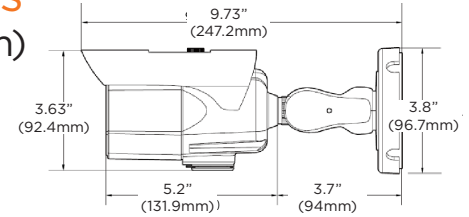

Accessories (optional)

DWC-BLJUNC
Junction box

DWC-PMB-BU
Pole mount bracket

Dimensions

unit: Inch (mm)

Specifications

IMAGE	
Image sensor	5MP 1/2.8" CMOS
Total pixels	2592 (H) X 1944 (V)
Minimum scene illumination	0.0 lux (B/W)
Video output	Local video output CVBS 1.0V p-p (75Ω), 4:3 aspect ratio
LENS	
Focal length	6.0 - 50mm, F1.6
Lens type	Motorized zoom auto-focus p-iris lens
Field of view (FoV)	6.9° - 40.8°
IR distance	80ft range
Optical zoom / digital zoom	x8 optical zoom
I/O	
Audio in/out	1/1
Audio compression	G.711
Alarm in/out	1/1
OPERATIONAL	
Image capture range	Up to 60' and 50 MPH
Shutter mode	Auto, manual, anti-flicker, slow shutter
Shutter speed	1/15 - 1/32000
Slow shutter	1/2, 1/3, 1/5, 1/6, 1/7.5, 1/10
Auto gain control	Auto
Day and night	B/W mode only
Smart DNR™ 3D digital noise reduction	3D-DNR
Privacy zone	16 programmable privacy masks
Alarm notifications	Notifications via e-mail, FTP server, alarm output activation or SD card recording
Memory slot	Micro SD / SDHC / SDXC (card not included)
NETWORK	
LAN	RJ45 (10/100Base-T)
Video compression type	H.265, H.264, MJPEG
Resolution	H.265: 2592x1944, 2304x1296, 2.1MP/1080p, 720p, VGA, D1, CIF H.264: 2592x1944, 2304x1296, 2.1MP/1080p, 720p, VGA, D1, CIF MJPEG: 2.1MP/1080p, 720p, 800x600, VGA, 768x432, D1, CIF
Frame rate	Up to 30fps at all resolutions
Video bitrate	H.264 / H.265: 32Kbps - 14Mbps MJPEG: 1Mbps - 40Mbps
Bitrate control	H.265 dual-stream or simultaneous H.265 / H.264 / MJPEG
Streaming capability	Dual-stream at different rates and resolutions
IP	IPv4, IPv6
Protocol	TCP/IP, UDP, AutoIP, RTP (UDP/TCP), RTSP, NTP, HTTP, HTTPS, SSL, DNS, DDNS, DHCP, FTP, SMTP, ICMP, SNMPv1/v2/v3 (MIB-2), ONVIF
Security	HTTPS (SSL), IP filtering, 802.1x, digest authentication (ID/PW)
ONVIF conformance	Yes
OS: Windows®, Mac® OS, Linux®	
Web viewer	Browser: Internet Explorer®, Google Chrome®, Mozilla Firefox®, Safari®
Video management software	DW Spectrum® IPVMS
ENVIRONMENTAL	
Operating temperature	-40°F - 122°F (-40°C - 50°C)
Operating humidity	10-90% RH (non-condensing)
IP rating	IP66-rated
IK rating	IK9 impact-resistant
Other certifications	UL listed, CE, FCC, RoHS
ELECTRICAL	
Power requirement	DC12V, PoE IEEE 802.3af Class 3 (Adapter not included)
Power consumption	DC12V: max 9W PoE: max 10.5W
MECHANICAL	
Material	Aluminum bullet housing
Dimensions	9.73" x 3.8" (247.2 x 96.7mm) * Based on the position of the sun shield cover
Weight	1.98 lbs (0.9kg)
Warranty	5 year warranty