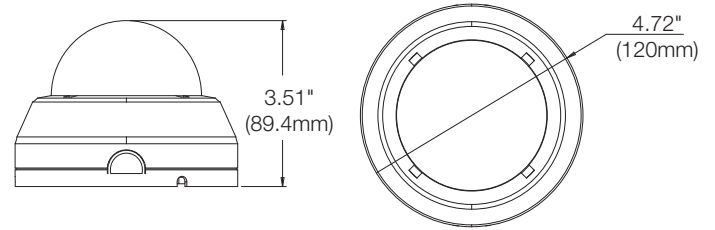

Dimensions

unit: Inch (mm)

Specifications

| IMAGE | |
|--|--|
| Image sensor | 5MP 1/2.8" CMOS |
| Active pixels | 2608(H) x 1960(V) |
| Scanning system | Progressive scan |
| Frequency | 60Hz / 50Hz |
| Signal technology | Universal HD over Coax® technology with HD-Analog, HD-TVI, HD-CVI to 5MP |
| Synchronization | Internal |
| Resolution | 2592(H) x 1944(V) |
| Minimum scene illumination | 0.08 lux (color) 0 lux (B&W) |
| Video output | HD-Analog and HD-TVI: 5MP/1944p @ 20fps and 12.5fps HD-Analog, HD-TVI and HD-CVI: 4MP/1440p @ 30fps |
| 2nd video output | CVBS output for video testing |
| I/O | |
| Alarm output | 1 alarm output |
| LENS | |
| Focal length | 2.7 - 13.5mm |
| Lens type | Vari-focal p-iris lens |
| Field of view (FoV) | 122 - 40.8° |
| IR distance | 100ft range |
| OPERATIONAL | |
| Shutter mode | Auto |
| Shutter speed | 1/30-1/30,000 |
| Backlight (BLC) | Yes |
| Star-Light (sense-up) | Off - x32 |
| Wide Dynamic Range (WDR) | Double shutter WDR |
| Wide dynamic range (WDR) dB | 120dB |
| Smart DNR™ 3D digital noise reduction | 3D/2D DNR |
| White balance | Yes |
| Day / night | Auto, day (color), night (B/W) |
| Mirror / flip | Yes |
| Auto gain control | Max 72dB |
| Motion detection | Yes |
| Privacy zones | Yes |
| Sharpness | Yes |
| Gamma | 0.45 |
| De-fog | Yes |
| RS485 / UTP built-in | Pelco D / UTC |
| ENVIRONMENTAL | |
| Operating temperature | -4°F - 122°F (-20°C - 50°C) |
| Operating humidity | 10-90% RH (non-condensing) |
| Other certifications | FCC, CE, ROHS |
| ELECTRICAL | |
| Power requirements | DC12V / AC24V dual-voltage |
| Power consumption | DC12V(LED OFF): 3.3W (275mA) |
| | DC12V(LED ON): 5.9W (495mA) |
| | AC24V(LED OFF): 2.75W (200mA) AC24V(LED ON): 5.3W (360mA) |
| MECHANICAL | |
| Material | Plastic indoor housing, polycarbonate dome |
| Dimensions | 4.72" x 3.51" (120 x 89.4 mm) |
| Weight | 0.66lbs (0.3kg) |