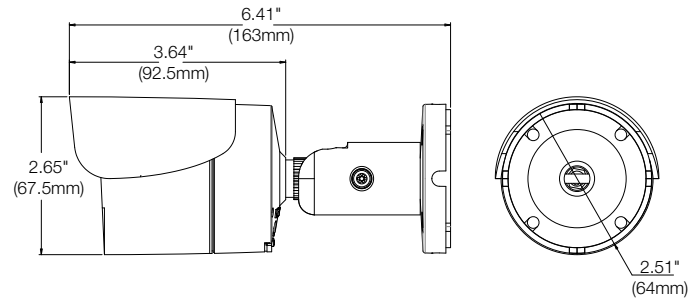

Accessories (Optional)

DWC-BLJUNC
Junction box

DWC-PMB-BU
Pole mount

Dimensions

unit: Inch (mm)

Specifications

IMAGE	
Image sensor	5MP 1/2.8" CMOS
Active pixels	2608(H) x 1960(V)
Scanning system	Progressive scan
Frequency	60Hz / 50Hz
Signal technology	Universal HD over Coax® technology with HD-Analog, HD-TVI, HD-CVI to 5MP
Synchronization	Internal
Resolution	2592(H) x 1944(V)
Minimum scene illumination	0.16 lux (color) 0 lux (B&W)
Video output	HD-Analog and HD-TVI: 5MP/1944p @ 20fps and 12.5fps HD-Analog, HD-TVI and HD-CVI: 4MP/1440p @ 30fps
LENS	
Focal length	4.0mm
Lens type	Fixed lens
Field of view (FoV)	82°
IR distance	70ft range
OPERATIONAL	
Shutter mode	Auto
Shutter speed	1/30-1/30,000
Backlight (BLC)	Yes
Star-Light (sense-up)	Off - x32
Wide Dynamic Range (WDR)	Double shutter WDR
Wide dynamic range (WDR) dB	120dB
Smart DNR™	3D/2D DNR
3D digital noise reduction	Yes
White balance	Yes
Day / night	Auto, day (color), night (B/W)
Mirror / flip	Yes
Auto gain control	Max 72dB
Motion detection	Yes
Privacy zones	Yes
Sharpness	Yes
Gamma	0.45
De-fog	Yes
RS485 / UTP built-in	UTC
ENVIRONMENTAL	
Operating temperature	-4°F - 122°F (-20°C - 50°C)
Operating humidity	10-90% RH (non-condensing)
IP rating	IP66 environmental-rated dust-tight and water-resistant
Other certifications	FCC, CE, ROHS
ELECTRICAL	
Power requirements	DC12V
Power consumption	DC12V(LED OFF): 2W (176mA) DC12V(LED ON): 3.9W (333mA)
MECHANICAL	
Material	Aluminum bullet housing
Dimensions	6.41" x 2.51" (163 x 67.5 mm)
Weight	1.1lbs (0.5kg)