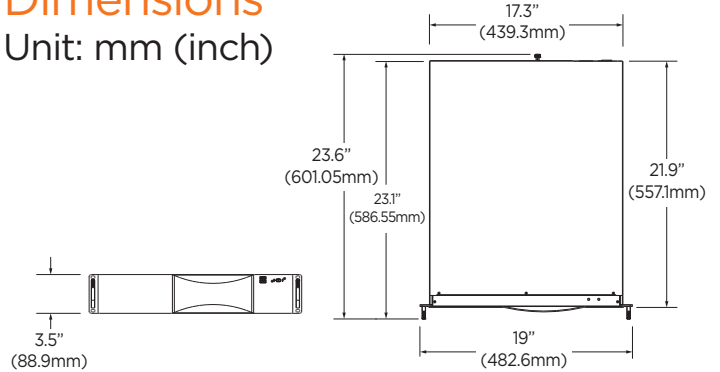

Dimensions

Unit: mm (inch)

Summary

Blackjack[®] P-Rack[™] servers are NDAA and TAA compliant and can record and manage single- and multi-sensor IP cameras of any resolution with a maximum of 600Mbps throughput. Standard features include Intel[®] i7[®], Windows[®] 10 IoT or Linux[®] Ubuntu[®] 18.04 LTS OS on separate SSD and 2x NIC cards. Blackjack P-Rack servers come preloaded with the DW Spectrum[®] IPVMS suite, can be configured with 32-112TB recording storage and come with our 5 year limited warranty.

Specifications

MODEL	DW-BJP2UxT / DW-BJP2UxT-LX	
Maximum IP cameras	128	
Included IP licenses	4	
Form factor	2U rack mount	
Operating system		Windows [®] 10 IoT (DW-BJP2UxT) Linux Ubuntu [®] 18.04 LTS (DW-BJP2UxT-LX)
	OS on SSD	Yes
CPU	Intel i7 processor	
Memory	16GB	
Network card	2x gigabit Ethernet (RJ45) Option: DW-R2NIC - upgrade QUAD GB NIC card*	
System	Max video storage rate (Mbps)	600 Mbps
	Maximum HDDs	7 x HDD
Storage	Maximum storage	112TB
	Outputs	True HD output or VGA or DVI
Video-out	Video card	GeForce 210 512MB Option: DW-RV4H - 4 head HD video card*
	Resolution	HD 1080p
Preloaded VMS software	DW Spectrum IPVMS	
Unlimited remote clients	Cross platform - Windows, Linux and Mac [®]	
Mobile apps	iOS [®] and Android [®]	
Keyboard and mouse	Included	
Rail kit	Included	
Power	400W**	
Voltage	AC input: 100-240V 47-63Hz 6-3A	
	DC output: 400W + 5V 12A +12V 32A +3.3V 0-10A -12V 0-0.5A +5VSB 0-2.5A +5V and +3.3V total Max: 90W	
Operating temperature	41°F-104°F (5°C-40°C)	
Operating humidity	20-90% RH	
Dimension (WxDxH)	17.32" x 26" x 3.5" (439.9 x 660.4 x 88.9 mm)	
Warranty	5 year limited	