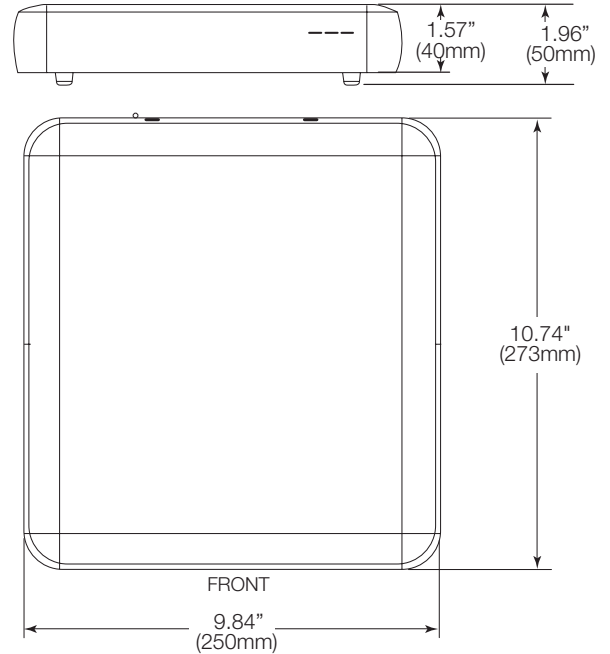

### DW-BJMINIXT (NON-RAID)

- DW-BJMINI2T - 2TB storage
- DW-BJMINI4T - 4TB storage
- DW-BJMINI12T - 12TB storage
- DW-BJMINI20T - 20TB storage

### DW-BJMINIXTR (RAID)

- DW-BJMINI8TR - 4TB storage (4TBx2)
- DW-BJMINI20TR - 10TB storage (10TBx2)

## Dimensions

unit: inch (mm)

## Specifications

PART NUMBER		DW-BJMINIXT / DW-BJMINIXTR
Maximum IP cameras		12 (2.1MP/1080p @30fps, with medium recording quality) or 60Mbps total throughput.
Form factor		Slim desktop
Operating system		Embedded Linux <sup>®</sup>
Ethernet port		1x gigabit ethernet port (RJ45), can configure up to 2 IP subnets.
System	Max video storage rate (Mbps)	60 Mbps
	Maximum hard drives	2 x SATA HDD
Storage	Maximum storage	DW-BJMINIXT: 20TB DW-BJMINIXTR: 10TB RAID 1
	Local video output	NA
Pre-loaded VMS software		DW Spectrum <sup>®</sup> IPVMS server
Remote clients		Cross platform - Windows <sup>®</sup> , Linux Ubuntu <sup>®</sup> and Mac <sup>®</sup>
Mobile apps		iOS <sup>®</sup> and Andriod <sup>®</sup>
Power supply		36W
Operating temperature		41°F-104°F (5°C-40°C)
Operating humidity		20-90% RH
Dimension (WxDxH)		9.84" x 10.74" x 1.96" (250 x 273 x 50mm)
Warranty		5 years limited