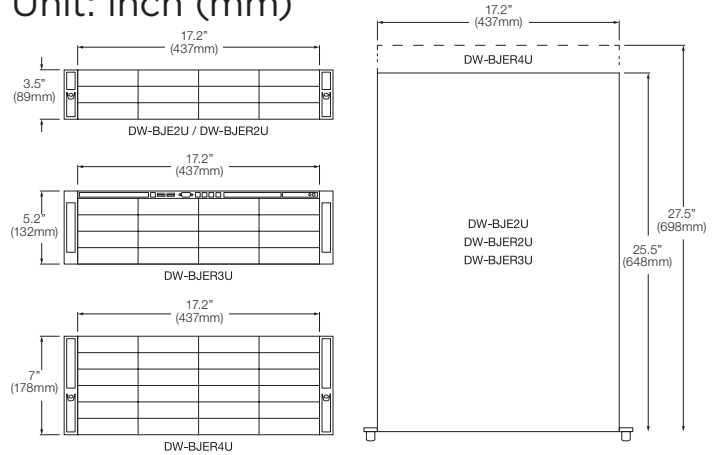

Dimensions

Unit: inch (mm)

Specifications

PART NUMBER		2U -12 Bay	3U - 16 Bay	4U -24 Bay	4U -36 Bay
Maximum IP cameras		128*			
Included IP licenses		8			
Form factor		Rack mount			
Operating system	Windows® 10 Pro	DW-BJER2UXXT	DW-BJER3UXT	DW-BJER4UXXT	
	Linux Ubuntu®	DW-BJER2UXXT-LX	DW-BJER3UXT-LX	DW-BJER4UXXT-LX	
CPU		Intel® i7® processor			
Memory		16GB			
Ethernet port		2x gigabit ethernet (RJ45) Options: DW-R4NIC - upgrade quad GB NIC card**			
System	Max video storage rate (Mbps)	600Mbps			
	Maximum Hard Drives	2 x SSD + 12 x HDD	2 x SSD + 16 x HDD	2x SSD + 24 x HDD	2 x SSD + 34 x HDD
Storage	Maximum storage	110TB RAID 5 Option: RAID 6**	150TB RAID 5 Option: RAID 6**	230TB RAID 5 Option: RAID 6**	310TB RAID 5 Option: RAID 6**
	Option: DW-HSD10TB - 10TB hot spare drive**				
Video-out	Outputs	4x HD display port outputs, simultaneous monitors			
	Video card	AMD FinePro W4100			
	Resolution	4x Mini display port to true HD adapters 1080p			
Pre-loaded VMS		DW Spectrum® IPVMS			
Keyboard & mouse		Included			
Rail kit		Included			
Power Supply		Dual 920W***, redundant power supply			Dual 1280W***, redundant power supply
Voltage	AC Input: 100-240V / 11-4.4A / 50-60Hz	AC input: 1000W: 100-140V / 12-9A / 50-60Hz 1280W: 180-240V / 8-6A / 50-60Hz			
	DC Output: 920W: +12V/75A ; +5V sb/4A	DC output: 1000W: +12V/83A; +5Vsb/4A 1280W: +12V/106.7A; +5Vsb/4A			
Operating temperature and humidity		41°F-104°F / 20-90% RH			
Dimension (WxDxH) (inches)		17.2" x 25.5" x 3.5"	17.2" x 25.5" x 5.25"	17.2" x 25.5" x 7"	
Field repair kit		DW-FRK2U	---	---	---
Warranty		5 year limited			