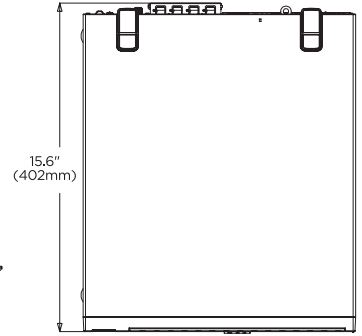

Dimensions

Unit: inch (mm)

Specifications

DESCRIPTION		Blackjack DX
Included IP licenses		4
Form factor		Slim Desktop
Operating system	DW-BJDX51XXT	Windows 10 IoT Enterprise LTSC
	DW-BJDX51XXT-LX	Ubuntu Desktop 20.04.5 LTS
CPU		Intel® i5 processor
Memory		16GB
Ethernet port		1x 1G Ethernet, 1x 2.5G Ethernet
System	Max video storage rate (Mbps)	360 Mbps
	Maximum HDD	2 x 3.5 SATA HDD
Storage	Maximum storage	40TB
	Outputs	1x true HD, 1x DP for system configuration. Maximum 1 display output at a time
Video-out	Video card	Onboard Intel HD Graphics
	Resolution	True HD: 4096x2160@60Hz , DP: 7680x4320@60Hz / 5120x3200@120Hz
Pre-loaded VMS software		DW Spectrum® IPVMS Server
Remote clients		Cross-platform - Windows®, Linux Ubuntu® and Mac®
Mobile apps		iOS® and Android®
Keyboard and mouse		Included
Power supply		300W**
Operating temperature		41°F-104°F (5°C-40°C)
Operating humidity		20-90% RH
Dimension (WxDxH)		Desktop 3.88" x 13.1" x 15.8" (98.5 x 334 x 402 mm) Standing 13.1" x 3.88" x 15.8" (334 x 98.5 x 402 mm)
Other certification		NDAA, TAA
Warranty		5 year limited