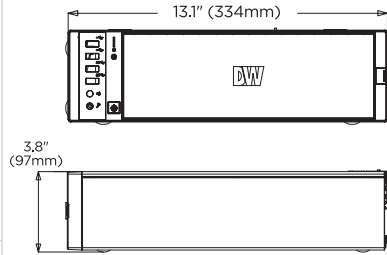

Features

- Supports all ONVIF conformant IP cameras
- 4-40TB internal storage options
- Record and manage single- and multi-sensor IP cameras of any resolution up to 360Mbps throughput
- Intel® processor
- True HD, DP, 1 display output at a time
- 1x 1G Ethernet, 1x 2.5G Ethernet
- Windows 10® or Linux® Ubuntu® on separate SSD
- Hosting DW Spectrum® for setup, configuration, monitoring and recording
- One-time recording license charge, fully transferable between cameras and encoders
- One (1) 4-channel license included (DW-SPECTRUMLSC004).
- No annual maintenance fees
- Simple enterprise scalability and auto device discovery
- Dual stream recording
- USB mouse and keyboard included
- Designed, assembled and tested in the U.S.A.
- NDAA/TAA compliant
- 5 Years limited warranty

Dimensions

Unit: inch (mm)

Specifications

DESCRIPTION		Blackjack DX
Included IP licenses		4
Form factor		Slim Desktop
Operating system	DW-BJDX51XXT	Windows 10 IoT Enterprise LTSC
	DW-BJDX51XXT-LX	Ubuntu Desktop 20.04.5 LTS
CPU		Intel® i5 processor
Memory		16GB
Ethernet port		1x 1G Ethernet, 1x 2.5G Ethernet
System	Max video storage rate (Mbps)	360 Mbps
	Maximum HDD	2 x 3.5 SATA HDD
Storage	Maximum storage	40TB
	Outputs	1x true HD, 1x DP for system configuration. Maximum 1 display output at a time
Video-out	Video card	Onboard Intel HD Graphics
	Resolution	True HD: 4096x2160@60Hz , DP: 7680x4320@60Hz / 5120x3200@120Hz
Pre-loaded VMS software		DW Spectrum® IPVMS Server
Remote clients		Cross-platform - Windows®, Linux Ubuntu® and Mac®
Mobile apps		iOS® and Android®
Keyboard and mouse		Included
Power supply		300W**
Operating temperature		41°F-104°F (5°C-40°C)
Operating humidity		20-90% RH
Dimension (WxDxH)		Desktop 3.88" x 13.1" x 15.8" (98.5 x 334 x 402 mm) Standing 13.1" x 3.88" x 15.8" (334 x 98.5 x 402 mm)
Other certification		NDAA, TAA
Warranty		5 year limited