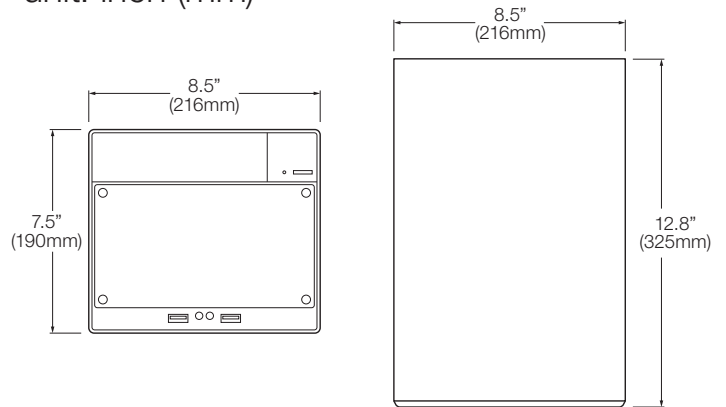

### Dimensions unit: inch (mm)

### Summary

The Blackjack<sup>®</sup> Cube™ server can record and manage single-sensor IP cameras of any resolution, with an equivalent capacity of up to 64 2.1MP/1080p cameras at 30fps and a maximum of 360Mbps throughput. The hardware includes DVI-D/DVI-I outputs, Windows<sup>®</sup> 10 OS, and dual network card. The server is ONVIF conformant and is available with 3-18TB HDD and 5 year limited warranty.

### Available models

- DW-BJCUBE3T - 3TB storage
- DW-BJCUBE9T - 9TB storage
- DW-BJCUBE4T - 4TB storage
- DW-BJCUBE12T - 12TB storage
- DW-BJCUBE6T - 6TB storage
- DW-BJCUBE18T - 18TB storage

### Specifications

MODEL		Blackjack <sup>®</sup> Cube™
Maximum IP cameras		64
Included IP licenses		4
Form factor		Desktop
Operating system		Windows <sup>®</sup> 10
CPU		Intel <sup>®</sup> i5 <sup>®</sup> processor
Memory		16GB
NIC		2x gigabit ethernet (RJ45)
System	Max video storage rate (Mbps)	360 Mbps
Storage	Maximum hard drives	3 x SATA HDD
	Maximum storage	18TB
Video-out	Outputs	DVI-D or true HD output
	Resolution	HD 1080p
Pre-loaded VMS software		DW Spectrum <sup>®</sup> IPVMS
Unlimited remote clients		Cross platform - Windows <sup>®</sup> , Linux <sup>®</sup> and Mac <sup>®</sup>
Mobile apps		iOS <sup>®</sup> and Android <sup>®</sup>
DW Spectrum <sup>®</sup> IP video management software	"The Grid" flexible user interface with unlimited layouts	
	Seamless transition from live to recorded video	
	Unique interactive timeline with built in smart, thumbnail and calendar search	
Keyboard & mouse		Included
Power		300W**
Operating temperature and humidity		41°F~104°F (5°C~40°C) / 20~90% RH
Dimension (WxDxH) (inches)		12.8" x 8.5" x 7.5"
Warranty		5 year limited