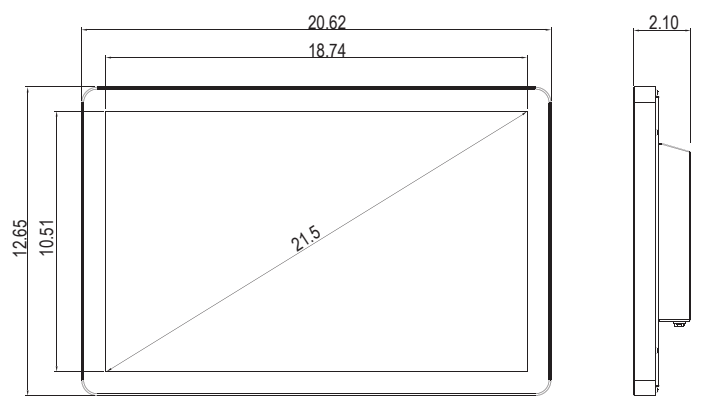

### DIMENSIONS

### FEATURES

- 21.5-Inch Screen Size 1920 x 1080 FHD Resolution
- Video Signal Inputs: **VGA** (15 Pin D-Sub) / **DVI** / **HDMI**
- **10-Points** Projected Capacitive **PCAP Multi-Touch** Technology
- **6H Hardness** Tempered **Cover Glass**
- **LED** Backlight Unit
- **250 nits** High Brightness
- Designed for **Harsh** Environments
- **TAA** Compliant
- **3-Year** Warranty

### SPECIFICATIONS

DISPLAY	D22ZD-AV-45PT
Screen Size	21.5 In
Resolution	1920 x 1080
Backlight	LED
Aspect Ratio	16 : 9
Viewing Angle	178° / 178°
Response Time	14ms
Brightness	250cd/m <sup>2</sup>
Contrast Ratio	1000 : 1
Color Depth	16.7M
Display Area (mm)	476.064 (H) x 267.0786 (V)
INTERFACE	
HDMI	1
DVI	1
VGA (15 Pin D-Sub)	1
Audio In (R/L)	1 (RCA x2)
Earphone Out	1
USB Type-B	1
TOUCH TECHNOLOGY	
Type	Projected Capacitive (PCAP)
Points	10-Points
Interface	USB Type-B
FEATURES	
Support OS	Windows 7, 8, 10 / Linux
AUDIO	
Speakers	2W x 2
CABINET	
Color	Black
POWER	
Consumption	< 19W
Electrical Ratings	DC 12V/5A (AC 100V ~ 240V, 50/60Hz)
TEMPERATURE	
Operating	32° F ~ 122° F (0° C ~ 50° C)
Storage	-4° F ~ 140° F (-20° C ~ 60° C)
DIMENSIONS (WxHxD)	
Inch (in)	20.62 x 12.65 x 2.10
Millimeter (mm)	524.0 x 321.3 x 53.3
WEIGHT	
Net Weight	13.0 lbs (5.9 kg)
VESA™	
Mount Size (mm)	100 x 100